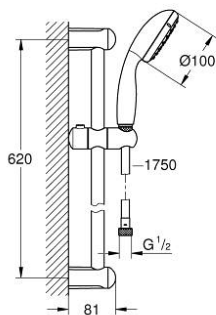

27 598 000 TEMPESTA 100 SHOWER RAIL SET 2 SPRAYS

PRODUCT DESCRIPTION

- Colour: chrome
- consists of:
 - hand shower Tempesta 100 II (27 597)
 - shower rail, 600 mm (27 523)
 - Relaxaflex-hose 1750 mm 28 154
 - GROHE DreamSpray - perfect spray pattern
 - GROHE LongLife finish
 - GROHE SpeedClean - effortless limescale removal
 - Inner WaterGuide - inner insulation for surface protection
 - ShockProof silicone ring prevents damages caused by shower falling
- suitable for instantaneous heater
- minimum pressure 1,0 bar

27 598 000 TEMPESTA 100 SHOWER RAIL SET 2 SPRAYS

SPARE PARTS, May 2011 – now

- 1: Outlet shower holder (Spare part-nr. 48098000)
- 2: Sliding piece (Spare part-nr. 48099000)
- 3: Dirt strainer (Spare part-nr. 0700200M)