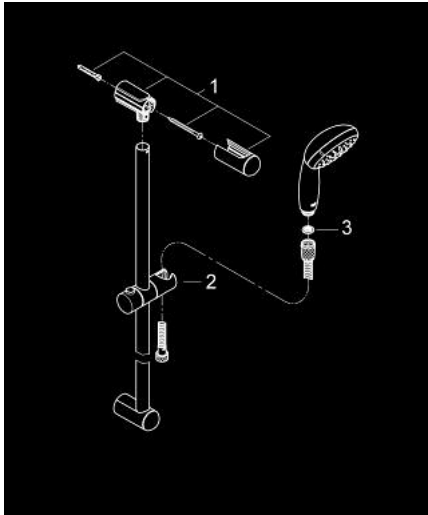

27 598 000 TEMPESTA 100 SHOWER RAIL SET 2 SPRAYS

PRODUCT DESCRIPTION

- Colour: chrome
- consists of:
 - hand shower Tempesta 100 II (27 597)
 - shower rail, 600 mm (27 523)
 - Relaxaflex-hose 1750 mm 28 154
 - GROHE DreamSpray - perfect spray pattern
 - GROHE LongLife finish
 - GROHE SpeedClean - effortless limescale removal
 - Inner WaterGuide - inner insulation for surface protection
 - ShockProof silicone ring prevents damages caused by shower falling
- suitable for instantaneous heater
- minimum pressure 1,0 bar

27 598 000 TEMPESTA 100 SHOWER RAIL SET 2 SPRAYS

SPARE PARTS, May 2011 – now

- 1: Outlet shower holder (Spare part-nr. 48098000)
- 2: Sliding piece (Spare part-nr. 48099000)
- 3: Dirt strainer (Spare part-nr. 0700200M)