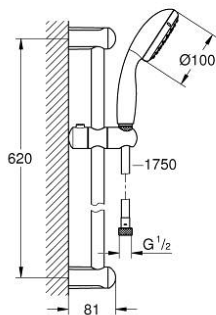

## 27 598 000 TEMPESTA 100 SHOWER RAIL SET 2 SPRAYS

### PRODUCT DESCRIPTION

- Colour: chrome
- consisting of:
  - hand shower Tempesta 100 II (27 597)
  - shower rail, 600 mm (27 523)
  - shower hose Relexaflex 1750 mm 1/2" x 1/2" (28 154)
- GROHE DreamSpray - perfect spray pattern
- GROHE LongLife finish
- GROHE SpeedClean - effortless limescale removal
- Inner WaterGuide - inner insulation for surface protection
- ShockProof silicone ring prevents damages caused by shower falling
- suitable for instantaneous heater
- min. recommended pressure 1.0 bar

### SPARE PARTS, 5月 2011 – now

1: Shower rail holder (Spare part-nr. 48098000)

2: Glide element (Spare part-nr. 48099000)

3: Dirt strainer (Spare part-nr. 0700200M)