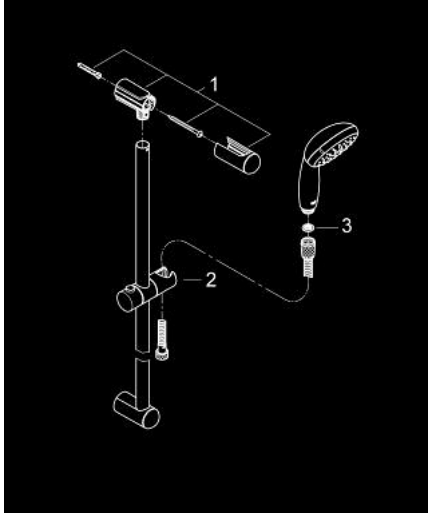

## 27 598 000 TEMPESTA 100 SHOWER RAIL SET 2 SPRAYS

### PRODUCT DESCRIPTION

- Colour: chrome
- consisting of:
  - hand shower Tempesta 100 II (27 597)
  - shower rail, 600 mm (27 523)
  - shower hose Relexaflex 1750 mm 1/2" x 1/2" (28 154)
- GROHE DreamSpray - perfect spray pattern
- GROHE LongLife finish
- GROHE SpeedClean - effortless limescale removal
- Inner WaterGuide - inner insulation for surface protection
- ShockProof silicone ring prevents damages caused by shower falling
- suitable for instantaneous heater
- min. recommended pressure 1.0 bar

### SPARE PARTS, 5月 2011 – now

1: Shower rail holder (Spare part-nr. 48098000)

2: Glide element (Spare part-nr. 48099000)

3: Dirt strainer (Spare part-nr. 0700200M)