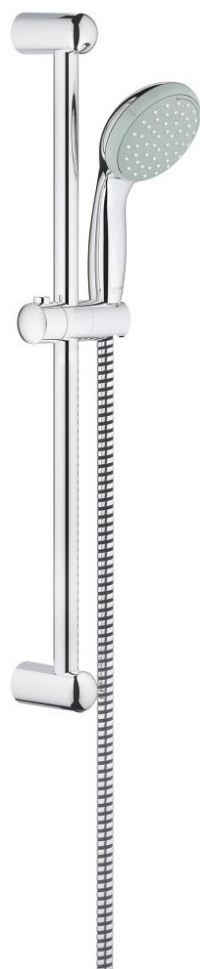

27 598 00E TEMPESTA 100 SHOWER RAIL SET 2 SPRAYS

PRODUCT DESCRIPTION

- Colour: chrome
- consists of:
 - hand shower Tempesta 100 II (27 597)
 - maximum flow rate (at 3 bar): 5.7 l/min
 - shower rail, 600 mm (27 523)
 - Relaxaflex-hose 1750 mm 28 154
 - GROHE DreamSpray - perfect spray pattern
 - GROHE LongLife finish
 - GROHE SpeedClean - effortless limescale removal
 - Inner WaterGuide - inner insulation for surface protection
 - ShockProof silicone ring prevents damages caused by shower falling
 - suitable for instantaneous heater
 - minimum pressure 1,0 bar

27 598 00E TEMPESTA 100 SHOWER RAIL SET 2 SPRAYS

SPARE PARTS, August 2010 – now

1: Outlet shower holder (Spare part-nr. 48098000)

2: Sliding piece (Spare part-nr. 48099000)

3: Dirt strainer (Spare part-nr. 0700200M)

4: Compensation disc (Spare part-nr. 48051000)*

* Optional accessories