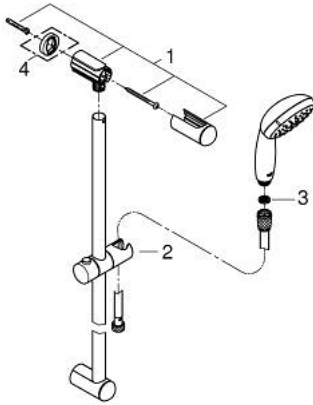

27 598 00E TEMPESTA 100 SHOWER RAIL SET 2 SPRAYS

PRODUCT DESCRIPTION

- Colour: chrome
- consists of:
 - hand shower Tempesta 100 II (27 597)
 - maximum flow rate (at 3 bar): 5.7 l/min
 - shower rail, 600 mm (27 523)
 - Relaxaflex-hose 1750 mm 28 154
 - GROHE DreamSpray - perfect spray pattern
 - GROHE LongLife finish
 - GROHE SpeedClean - effortless limescale removal
 - Inner WaterGuide - inner insulation for surface protection
 - ShockProof silicone ring prevents damages caused by shower falling
 - suitable for instantaneous heater
 - minimum pressure 1,0 bar

27 598 00E TEMPESTA 100 SHOWER RAIL SET 2 SPRAYS

SPARE PARTS, August 2010 – now

1: Outlet shower holder (Spare part-nr. 48098000)

2: Sliding piece (Spare part-nr. 48099000)

3: Dirt strainer (Spare part-nr. 0700200M)