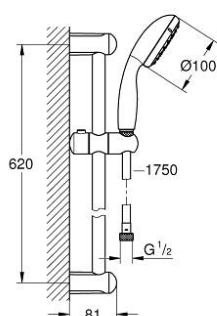

27 598 00E TEMPESTA 100 SHOWER RAIL SET 2 SPRAYS

PRODUCT DESCRIPTION

- Colour: chrome
- consists of:
 - hand shower Tempesta 100 II (27 597)
 - maximum flow rate (at 3 bar): 5.7 l/min
 - shower rail, 600 mm (27 523)
 - Relaxaflex-hose 1750 mm 28 154
 - GROHE DreamSpray - perfect spray pattern
 - GROHE LongLife finish
 - GROHE SpeedClean - effortless limescale removal
 - Inner WaterGuide - inner insulation for surface protection
 - ShockProof silicone ring prevents damages caused by shower falling
 - suitable for instantaneous heater
 - minimum pressure 1,0 bar

27 598 00E TEMPESTA 100 SHOWER RAIL SET 2 SPRAYS

SPARE PARTS, August 2010 – now

1: Outlet shower holder (Spare part-nr. 48098000)

2: Sliding piece (Spare part-nr. 48099000)

3: Dirt strainer (Spare part-nr. 0700200M)