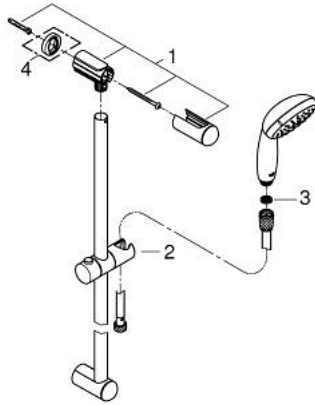

## 27 598 00E TEMPESTA 100 SHOWER RAIL SET 2 SPRAYS

### PRODUCT DESCRIPTION

- Colour: chrome
- consisting of:
  - hand shower Tempesta 100 II (27 597)
  - maximum flow rate (at 3 bar): 5.7 l/min
  - shower rail, 600 mm (27 523)
  - shower hose Relexaflex 1750 mm 1/2" x 1/2" (28 154)
  - GROHE DreamSpray - perfect spray pattern
  - GROHE LongLife finish
  - GROHE SpeedClean - effortless limescale removal
  - Inner WaterGuide - inner insulation for surface protection
  - ShockProof silicone ring prevents damages caused by shower falling
  - suitable for instantaneous heater
  - min. recommended pressure 1.0 bar

### SPARE PARTS, 8月 2010 – now

- 1: Shower rail holder (Spare part-nr. 48098000)
- 2: Glide element (Spare part-nr. 48099000)
- 3: Dirt strainer (Spare part-nr. 0700200M)
- 4: Compensation disc (Spare part-nr. 48051000)\*