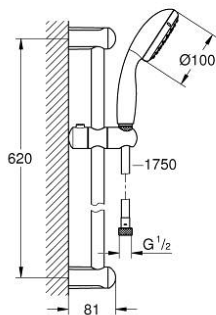

## 27 598 00E TEMPESTA 100 SHOWER RAIL SET 2 SPRAYS

### PRODUCT DESCRIPTION

- Colour: chrome
- consisting of:
  - hand shower Tempesta 100 II (27 597)
  - maximum flow rate (at 3 bar): 5.7 l/min
  - shower rail, 600 mm (27 523)
  - shower hose Relexaflex 1750 mm 1/2" x 1/2" (28 154)
  - GROHE DreamSpray - perfect spray pattern
  - GROHE LongLife finish
  - GROHE SpeedClean - effortless limescale removal
  - Inner WaterGuide - inner insulation for surface protection
  - ShockProof silicone ring prevents damages caused by shower falling
  - suitable for instantaneous heater
  - min. recommended pressure 1.0 bar

### SPARE PARTS, 8月 2010 – now

- 1: Shower rail holder (Spare part-nr. 48098000)
- 2: Glide element (Spare part-nr. 48099000)
- 3: Dirt strainer (Spare part-nr. 0700200M)
- 4: Compensation disc (Spare part-nr. 48051000)\*