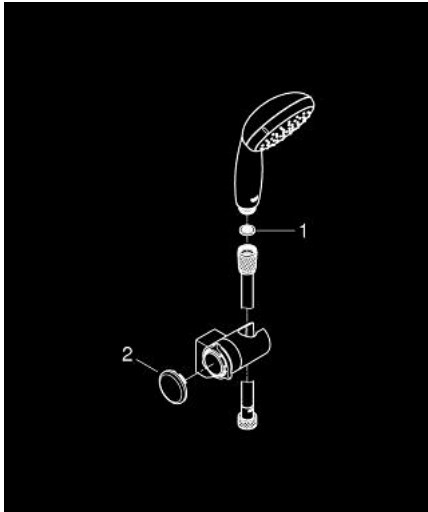

## 27 601 00E TEMPESTA 100 WALL HOLDER SET 2 SPRAYS

### PRODUCT DESCRIPTION

- Colour: chrome
- consists of:
  - hand shower Tempesta 100 II (27 597)
  - wall shower holder adjustable (27 595)
  - Relaxaflex-hose 1750 mm 28 154
  - 5.7 l/min flow limiter
  - GROHE DreamSpray - perfect spray pattern
  - GROHE LongLife finish
  - GROHE SpeedClean - effortless limescale removal
  - Inner WaterGuide - inner insulation for surface protection
  - ShockProof silicone ring prevents damages caused by shower falling
  - suitable for instantaneous heater
  - minimum pressure 1,0 bar

## 27 601 00E TEMPESTA 100 WALL HOLDER SET 2 SPRAYS

**SPARE PARTS**, August 2010 – now

1: Dirt strainer (Spare part-nr. 0700200M)

2: Cap (Spare part-nr. 45652P00)