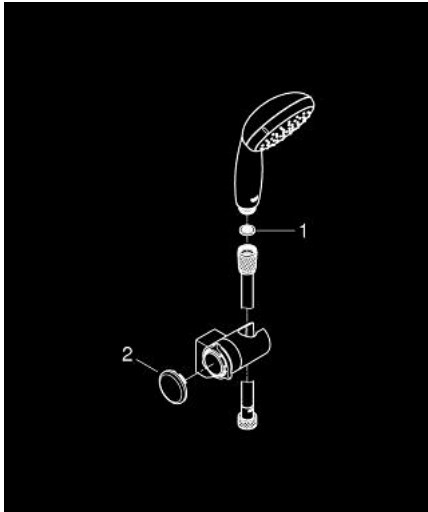

## 27 601 00E TEMPESTA 100 WALL HOLDER SET 2 SPRAYS

### PRODUCT DESCRIPTION

- Colour: chrome
- consists of:
  - hand shower Tempesta 100 II (27 597)
  - wall shower holder adjustable (27 595)
  - Relaxaflex-hose 1750 mm 28 154
  - GROHE EcoJoy 5.7 l/min. flow limiter
  - GROHE DreamSpray - perfect spray pattern
  - GROHE LongLife finish
  - GROHE SpeedClean - effortless limescale removal
  - Inner WaterGuide - inner insulation for surface protection
  - ShockProof silicone ring prevents damages caused by shower falling
- suitable for instantaneous heater
- minimum pressure 1,0 bar

## 27 601 00E TEMPESTA 100 WALL HOLDER SET 2 SPRAYS

**SPARE PARTS**, August 2010 – now

1: Dirt strainer (Spare part-nr. 0700200M)

2: Cap (Spare part-nr. 45652P00)