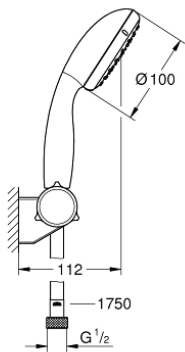

## 27 601 00E TEMPESTA 100 WALL HOLDER SET 2 SPRAYS

### PRODUCT DESCRIPTION

- Colour: chrome
- consists of:
  - hand shower Tempesta 100 II (27 597)
  - wall shower holder adjustable (27 595)
  - Relaxaflex-hose 1750 mm 28 154
  - 5.7 l/min flow limiter
  - GROHE DreamSpray - perfect spray pattern
  - GROHE LongLife finish
  - GROHE SpeedClean - effortless limescale removal
  - Inner WaterGuide - inner insulation for surface protection
  - ShockProof silicone ring prevents damages caused by shower falling
  - suitable for instantaneous heater
  - minimum pressure 1,0 bar

## 27 601 00E TEMPESTA 100 WALL HOLDER SET 2 SPRAYS

**SPARE PARTS**, August 2010 – now

1: Dirt strainer (Spare part-nr. 0700200M)

2: Cap (Spare part-nr. 45652P00)