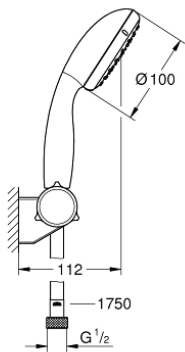

## 27 601 00E TEMPESTA 100 WALL HOLDER SET 2 SPRAYS

### PRODUCT DESCRIPTION

- Colour: chrome
- consists of:
  - hand shower Tempesta 100 II (27 597)
  - wall shower holder adjustable (27 595)
  - Relaxaflex-hose 1750 mm 28 154
  - GROHE EcoJoy 5.7 l/min. flow limiter
  - GROHE DreamSpray - perfect spray pattern
  - GROHE LongLife finish
  - GROHE SpeedClean - effortless limescale removal
  - Inner WaterGuide - inner insulation for surface protection
  - ShockProof silicone ring prevents damages caused by shower falling
- suitable for instantaneous heater
- minimum pressure 1,0 bar

## 27 601 00E TEMPESTA 100 WALL HOLDER SET 2 SPRAYS

**SPARE PARTS**, August 2010 – now

1: Dirt strainer (Spare part-nr. 0700200M)

2: Cap (Spare part-nr. 45652P00)