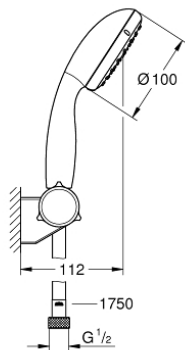

27 601 00E TEMPESTA 100 WALL HOLDER SET 2 SPRAYS

PRODUCT DESCRIPTION

- Colour: chrome
- consisting of:
 - hand shower Tempesta 100 II (27 597)
 - wall shower holder adjustable (27 595)
 - shower hose Relexaflex 1750 mm 1/2" x 1/2" (28 154)
- 5.7 l/min flow limiter
- GROHE DreamSpray - perfect spray pattern
- GROHE LongLife finish
- GROHE SpeedClean - effortless limescale removal
- Inner WaterGuide - inner insulation for surface protection
- ShockProof silicone ring prevents damages caused by shower falling
- suitable for instantaneous heater
- min. recommended pressure 1.0 bar

27 601 00E TEMPESTA 100 WALL HOLDER SET 2 SPRAYS

SPARE PARTS, 8月 2010 – now

1: Dirt strainer (Spare part-nr. 0700200M)

2: Cover cap (Spare part-nr. 45652P00)