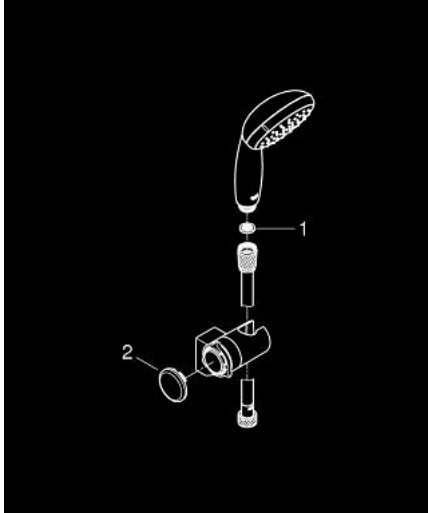

27 601 00E TEMPESTA 100 WALL HOLDER SET 2 SPRAYS

PRODUCT DESCRIPTION

- Colour: chrome
- consisting of:
 - hand shower Tempesta 100 II (27 597)
 - wall shower holder adjustable (27 595)
 - shower hose Relaxaflex 1750 mm 1/2" x 1/2" (28 154)
- GROHE EcoJoy 5.7 l/min. flow limiter
- GROHE DreamSpray - perfect spray pattern
- GROHE LongLife finish
- GROHE SpeedClean - effortless limescale removal
- Inner WaterGuide - inner insulation for surface protection
- ShockProof silicone ring prevents damages caused by shower falling
- suitable for instantaneous heater
- min. recommended pressure 1.0 bar

27 601 00E TEMPESTA 100 WALL HOLDER SET 2 SPRAYS

SPARE PARTS, 8月 2010 – now

1: Dirt strainer (Spare part-nr. 0700200M)

2: Cover cap (Spare part-nr. 45652P00)