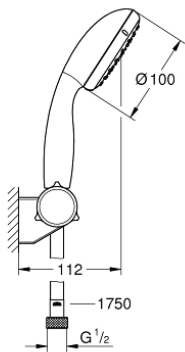

27 601 00E TEMPESTA 100 WALL HOLDER SET 2 SPRAYS

PRODUCT DESCRIPTION

- Colour: chrome
- consisting of:
 - hand shower Tempesta 100 II (27 597)
 - wall shower holder adjustable (27 595)
 - shower hose Relaxaflex 1750 mm 1/2" x 1/2" (28 154)
- GROHE EcoJoy 5.7 l/min. flow limiter
- GROHE DreamSpray - perfect spray pattern
- GROHE LongLife finish
- GROHE SpeedClean - effortless limescale removal
- Inner WaterGuide - inner insulation for surface protection
- ShockProof silicone ring prevents damages caused by shower falling
- suitable for instantaneous heater
- min. recommended pressure 1.0 bar

27 601 00E TEMPESTA 100 WALL HOLDER SET 2 SPRAYS

SPARE PARTS, 8月 2010 – now

1: Dirt strainer (Spare part-nr. 0700200M)

2: Cover cap (Spare part-nr. 45652P00)