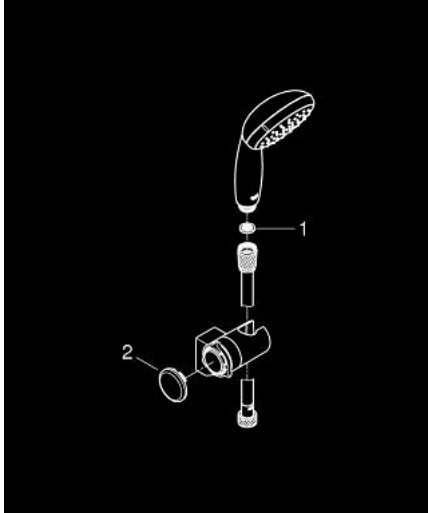

27 601 00E TEMPESTA 100 WALL HOLDER SET 2 SPRAYS

PRODUCT DESCRIPTION

- Colour: chrome
- consisting of:
 - hand shower Tempesta 100 II (27 597)
 - wall shower holder adjustable (27 595)
 - shower hose Relexaflex 1750 mm 1/2" x 1/2" (28 154)
- 5.7 l/min flow limiter
- GROHE DreamSpray - perfect spray pattern
- GROHE LongLife finish
- GROHE SpeedClean - effortless limescale removal
- Inner WaterGuide - inner insulation for surface protection
- ShockProof silicone ring prevents damages caused by shower falling
- suitable for instantaneous heater
- min. recommended pressure 1.0 bar

27 601 00E TEMPESTA 100 WALL HOLDER SET 2 SPRAYS

SPARE PARTS, 8月 2010 – now

1: Dirt strainer (Spare part-nr. 0700200M)

2: Cover cap (Spare part-nr. 45652P00)