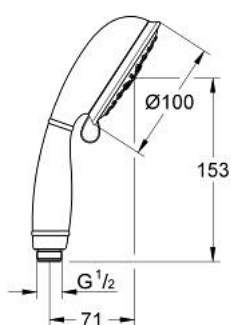

27 608 000 TEMPESTA RUSTIC 100 HAND SHOWER 4 SPRAYS

PRODUCT DESCRIPTION

- Colour: chrome
- spray patterns: GROHE Rain O², Rain, Massage, Jet
- GROHE EcoJoy 9,5 l/min flow limiter
- GROHE DreamSpray - perfect spray pattern
- GROHE LongLife finish
- GROHE SpeedClean - effortless limescale removal
- Inner WaterGuide - inner insulation for surface protection
- Universal Mounting System. Fitting all standard shower hoses
- suitable for instantaneous heater
- minimum pressure 1,0 bar

27 608 000 **TEMPESTA RUSTIC 100 HAND SHOWER 4 SPRAYS**

SPARE PARTS, August 2010 – now

1: Dirt strainer (Spare part-nr. 0700200M)