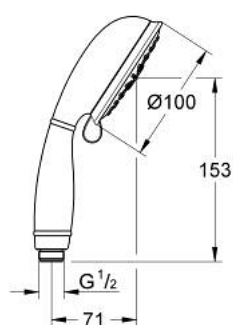

27 608 000 TEMPESTA RUSTIC 100 HAND SHOWER 4 SPRAYS

PRODUCT DESCRIPTION

- Colour: chrome
- spray patterns: GROHE Rain O², Rain, Massage, Jet
- GROHE EcoJoy 9.5 l/min flow limiter
- GROHE DreamSpray - perfect spray pattern
- GROHE LongLife finish
- GROHE SpeedClean - effortless limescale removal
- Inner WaterGuide - inner insulation for surface protection
- universal mounting system, fitting all standard shower hoses
- suitable for instantaneous heater
- min. recommended pressure 1.0 bar

27 608 000 **TEMPESTA RUSTIC 100 HAND SHOWER 4 SPRAYS**

SPARE PARTS, 8月 2010 – now

1: Dirt strainer (Spare part-nr. 0700200M)