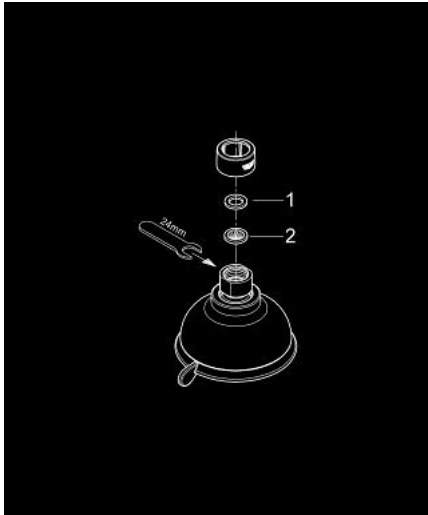

27 610 000 TEMPESTA RUSTIC 100 HEAD SHOWER 4 SPRAYS

PRODUCT DESCRIPTION

- Colour: chrome
- spray patterns: GROHE Rain O², Rain, Massage, Jet
- Ball joint +/- 15° rotatable
- 9.5 l/min flow limiter
- GROHE DreamSpray - perfect spray pattern
- GROHE LongLife finish
- GROHE SpeedClean - effortless limescale removal
- Inner WaterGuide - inner insulation for surface protection
- suitable for instantaneous heater
- minimum pressure 1,0 bar
- blister pack

27 610 000 TEMPESTA RUSTIC 100 HEAD SHOWER 4 SPRAYS

SPARE PARTS, August 2010 – now

1: Fibre seal dia. 12x2 mm (Spare part-nr. 0138900M)

2: Dirt strainer (Spare part-nr. 0700200M)

2: Dirt strainer (Spare part-nr. 48007000)