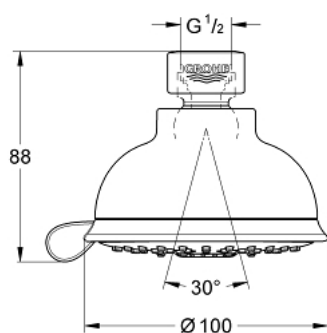

27 610 000 TEMPESTA RUSTIC 100 HEAD SHOWER 4 SPRAYS

PRODUCT DESCRIPTION

- Colour: chrome
- spray patterns: GROHE Rain O², Rain, Massage, Jet
- Ball joint +/- 15° rotatable
- 9.5 l/min flow limiter
- GROHE DreamSpray - perfect spray pattern
- GROHE LongLife finish
- GROHE SpeedClean - effortless limescale removal
- Inner WaterGuide - inner insulation for surface protection
- suitable for instantaneous heater
- minimum pressure 1,0 bar
- blister pack

27 610 000 TEMPESTA RUSTIC 100 HEAD SHOWER 4 SPRAYS

SPARE PARTS, August 2010 – now

1: Fibre seal dia. 12x2 mm (Spare part-nr. 0138900M)

2: Dirt strainer (Spare part-nr. 0700200M)

2: Dirt strainer (Spare part-nr. 48007000)