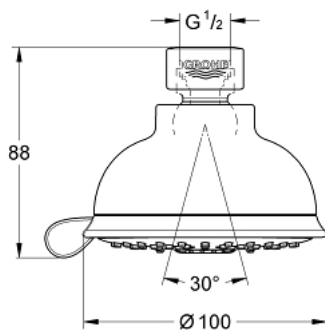

27 610 000 TEMPESTA RUSTIC 100 HEAD SHOWER 4 SPRAYS

PRODUCT DESCRIPTION

- Colour: chrome
- spray patterns: GROHE Rain O², Rain, Massage, Jet
- ball joint ± 15° rotatable
- 9.5 l/min flow limiter
- GROHE DreamSpray - perfect spray pattern
- GROHE LongLife finish
- GROHE SpeedClean - effortless limescale removal
- Inner WaterGuide - inner insulation for surface protection
- suitable for instantaneous heater
- min. recommended pressure 1.0 bar
- blister packaging

27 610 000 TEMPESTA RUSTIC 100 HEAD SHOWER 4 SPRAYS

SPARE PARTS, 8月 2010 – now

1: Fibre seal $\varnothing 18,5 \times \varnothing 12 \times 2$ (Spare part-nr. 0138900M)

2: Dirt strainer (Spare part-nr. 0700200M)

2: Dirt strainer (Spare part-nr. 48007000)