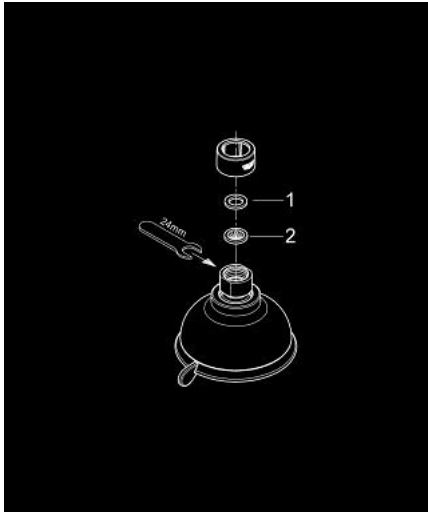

27 610 000 TEMPESTA RUSTIC 100 HEAD SHOWER 4 SPRAYS

PRODUCT DESCRIPTION

- Colour: chrome
- spray patterns: GROHE Rain O², Rain, Massage, Jet
- ball joint ± 15° rotatable
- 9.5 l/min flow limiter
- GROHE DreamSpray - perfect spray pattern
- GROHE LongLife finish
- GROHE SpeedClean - effortless limescale removal
- Inner WaterGuide - inner insulation for surface protection
- suitable for instantaneous heater
- min. recommended pressure 1.0 bar
- blister packaging

27 610 000 TEMPESTA RUSTIC 100 HEAD SHOWER 4 SPRAYS

SPARE PARTS, 8月 2010 – now

1: Fibre seal $\varnothing 18,5 \times \varnothing 12 \times 2$ (Spare part-nr. 0138900M)

2: Dirt strainer (Spare part-nr. 0700200M)