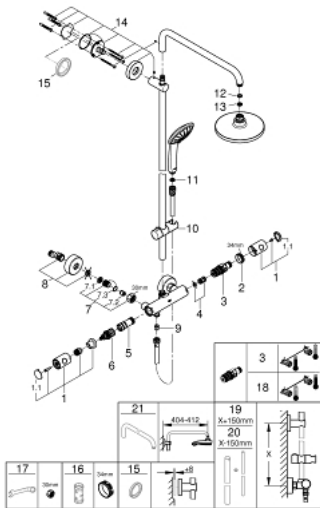

27 615 000 EUPHORIA SYSTEM 180 SHOWER SYSTEM WITH THERMOSTAT FOR WALL MOUNTING

SPARE PARTS, July 2017 – now

1. 1: Costa metal handle 1/2" (Spare part-nr. 47984000)
   - 1.1: Cap (Spare part-nr. 6458500M)
   - 2: Fitting ring (Spare part-nr. 47743000)
   - 3: Thermostatic compact cartridge 1/2" (Spare part-nr. 47439000)
   - 4: Sound absorber (Spare part-nr. 47398000)
   - 5: Water flow (Spare part-nr. 47751000)
   - 6: Aquadimmer (Spare part-nr. 12433000)
   - 7: Non-return valve (Spare part-nr. 47189000)
   - 7.1: Dirt Strainer (Spare part-nr. 0726400M)
   - 7.2: Non-return valve (Spare part-nr. 08565000)
   - 7.3: O-ring $\varnothing 17 \times \varnothing 2$ (Spare part-nr. 0305500M)
   - 8: S-union (Spare part-nr. 12662000)
   - 9: Non-return valve (Spare part-nr. 08565000)
   - 10: Sliding piece (Spare part-nr. 12140000)
   - 11: Dirt strainer (Spare part-nr. 0700200M)
   - 12: Fibre seal dia. 12x2 mm (Spare part-nr. 0138900M)
   - 13: Dirt strainer (Spare part-nr. 48007000)
   - 14: Outlet shower holder (Spare part-nr. 48279000)
   - 15: Compensation disc (Spare part-nr. 27180000)*
   - 16: Socket spanner (Spare part-nr. 19332000)*
   - 17: Special spanner (Spare part-nr. 19377000)*
   - 18: GROHE TurboStat cartridge 1/2" (Spare part-nr. 47175000)*
   - 19: Shower system pipe for retrofitting (Spare part-nr. 48053000)*
   - 20: Shower system pipe for retrofitting (Spare part-nr. 48054000)*
   - 21: Shower arm for shower systems (Spare part-nr. 14047000)*
2. Optional accessories