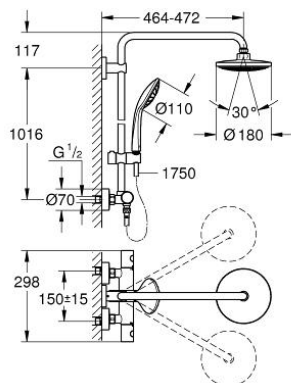

27 615 000 EUPHORIA SYSTEM 180 SHOWER SYSTEM WITH THERMOSTAT FOR WALL MOUNTING

PRODUCT DESCRIPTION

- Colour: chrome
- consists of:
 - Horizontal swivable 450 mm shower arm
 - exposed thermostat with Aquadimmer function
 - allows change between:
 - head shower Euphoria Cosmopolitan(27 429 000)
 - spray pattern: Rain
 - with ball joint
 - angle of rotation $\pm 15^\circ$
 - hand shower Euphoria 110 Massage (27 239 000)
 - adjustable in height with gliding element
 - 9,5 l/min. flow limiter
 - shower hose Silverflex 1750 mm 1/2" x 1/2" (28 388)
 - minimum flow rate 7 l/min.
 - GROHE EcoJoy - less water, perfect flow
 - GROHE DreamSpray - perfect spray pattern
 - GROHE LongLife finish
 - GROHE TurboStat - compact cartridge with wax thermoelement
 - GROHE SpeedClean - effortless limescale removal
 - suitable for instantaneous heaters (min. 19 kW/h)
 - optional upgrade: GROHE EasyReach tray (26 362), sold separately