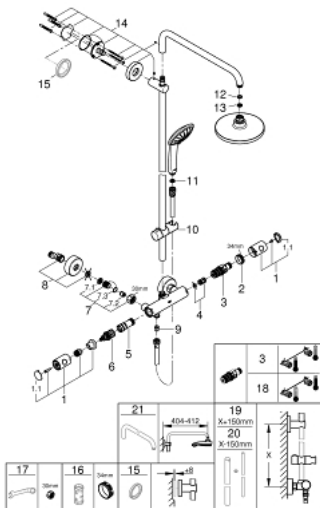

27 615 000 EUPHORIA SYSTEM 180 SHOWER SYSTEM WITH THERMOSTAT FOR WALL MOUNTING

SPARE PARTS, 7月 2017 – now

- 1: Metal handle 1/2" (Spare part-nr. 47984000)
- 1.1: Cover cap (Spare part-nr. 6458500M)
- 2: Fitting ring (Spare part-nr. 47743000)
- 3: Thermostatic compact cartridge 1/2" (Spare part-nr. 47439000)
- 4: Buffer (Spare part-nr. 47398000)
- 5: Water flow (Spare part-nr. 47751000)
- 6: Aquadimmer (Spare part-nr. 12433000)
- 7: Non-return valve (Spare part-nr. 47189000)
- 7.1: Dirt strainer (Spare part-nr. 0726400M)
- 7.2: Non-return valve (Spare part-nr. 08565000)
- 7.3: O-ring $\varnothing 17 \times \varnothing 2$ (Spare part-nr. 0305500M)
- 8: S-union (Spare part-nr. 12662000)
- 9: Non-return valve (Spare part-nr. 08565000)
- 10: Glide element (Spare part-nr. 12140000)
- 11: Dirt strainer (Spare part-nr. 0700200M)
- 12: Fibre seal $\varnothing 18,5 \times \varnothing 12 \times 2$ (Spare part-nr. 0138900M)
- 13: Dirt strainer (Spare part-nr. 48007000)
- 14: Shower rail holder (Spare part-nr. 48279000)
- 15: Compensation disc (Spare part-nr. 27180000)*
- 16: Socket spanner (Spare part-nr. 19332000)*
- 17: Special spanner (Spare part-nr. 19377000)*
- 18: GROHE TurboStat cartridge 1/2" (Spare part-nr. 47175000)*
- 19: Shower system pipe for retrofitting (Spare part-nr. 48053000)*
- 20: Shower system pipe for retrofitting (Spare part-nr. 48054000)*
- 21: Shower arm for shower systems (Spare part-nr. 14047000)*