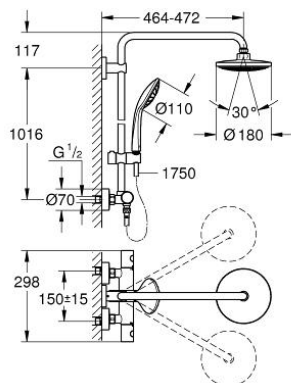

27 615 000 EUPHORIA SYSTEM 180 SHOWER SYSTEM WITH THERMOSTAT FOR WALL MOUNTING

PRODUCT DESCRIPTION

- Colour: chrome
- consisting of:
 - horizontal swivable 450 mm shower arm
 - exposed thermostat with Aquadimmer function
 - allows change between:
 - head shower Euphoria Cosmopolitan (27 492 000)
 - spray pattern: Rain
 - with ball joint
 - rotation angle $\pm 15^\circ$
 - hand shower Euphoria 110 Massage (27 239)
 - adjustable in height with gliding element
 - 9.5 l/min. flow limiter
 - shower hose Silverflex 1750 mm 1/2" x 1/2" (28 388)
 - minimum flow rate 7 l/min
 - GROHE EcoJoy - Less water, perfect flow
 - GROHE DreamSpray - perfect spray pattern
 - GROHE LongLife finish
 - GROHE TurboStat - compact cartridge with wax thermoelement
 - GROHE SpeedClean - effortless limescale removal
 - suitable for instantaneous heaters from 18 kW/h
 - optional upgrade: GROHE EasyReach tray (26 362), sold separately