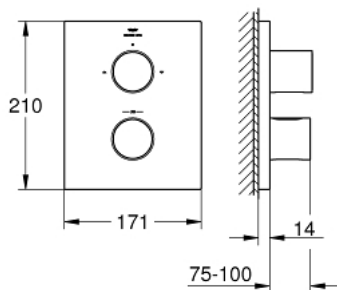

27 618 000 GROHTHERM F THERMOSTATIC TRIM WITH INTEGRATED 2-WAY DIVERTER

PRODUCT DESCRIPTION

- Colour: chrome
- for bath or shower with more than one outlet
- for use with Rapido T rough-in box 35 500 000 sold separately
- GROHE LongLife finish
- GROHE SafeStop - safety button at 38°C
- GROHE SafeStop Plus - optional temperature limiter at 43°C included
- metal handle for temperature control
- metal handle for Aquadimmer control with multiple function- shut off and flow control- diverter for 2 outlets
- 3rd outlet requires separate volume control
- rectangular metal wall escutcheon with hidden fixing and hidden sealings
- flow rate:
 - - Max. 53 l/min at 3 bar by using all 3 outlets at the same time
 - - Bottom outlet 50 l/min. at 3 bar
 - - Top outlet left (bath) 30 l/min. at 3 bar
 - - top outlet right (shower) 24 l/min at 3 bar

27 618 000 GROHTHERM F THERMOSTATIC TRIM WITH INTEGRATED 2-WAY DIVERTER

SPARE PARTS, September 2025 – now

- 1: Handle for shut-off valve (Spare part-nr. 47898000)
- 2: Temperature control handle (Spare part-nr. 47900000)
- 3: Stop ring (Spare part-nr. 10089000)
- 4: Escutcheon (Spare part-nr. 47901000)
- 5: Aquadimmer (Spare part-nr. 47364000)
- 6: Adapter 3/4" x 1/2" (Spare part-nr. 12701001)
- 7: Extension-set, 27,5 mm (Spare part-nr. 47781000)*