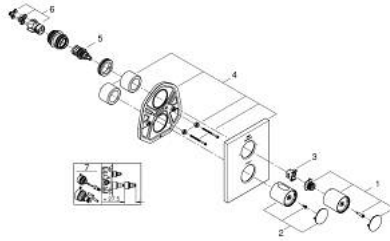

27 618 000 GROHTHERM F THERMOSTATIC TRIM WITH INTEGRATED 2-WAY DIVERTER

PRODUCT DESCRIPTION

- Colour: chrome
- for bath or shower with more than one outlet
- for use with Rapido T rough-in box 35 500 000 sold separately
- GROHE LongLife finish
- GROHE SafeStop - safety button at 38°C
- GROHE SafeStop Plus - optional temperature limiter at 43°C included
- metal handle for temperature control
- metal handle for Aquadimmer control with multiple function- shut off and flow control- diverter for 2 outlets
- 3rd outlet requires separate volume control
- rectangular metal wall escutcheon with hidden fixing and hidden sealings
- flow rate:
 - - Max. 53 l/min at 3 bar by using all 3 outlets at the same time
 - - Bottom outlet 50 l/min. at 3 bar
 - - Top outlet left (bath) 30 l/min. at 3 bar
 - - top outlet right (shower) 24 l/min at 3 bar

27 618 000 GROHTHERM F THERMOSTATIC TRIM WITH INTEGRATED 2-WAY DIVERTER

SPARE PARTS, September 2025 – now

- 1: Handle for shut-off valve (Spare part-nr. 47898000)
- 2: Temperature control handle (Spare part-nr. 47900000)
- 3: Stop ring (Spare part-nr. 10089000)
- 4: Escutcheon (Spare part-nr. 47901000)
- 5: Aquadimmer (Spare part-nr. 47364000)
- 6: Adapter 3/4" x 1/2" (Spare part-nr. 12701001)
- 7: Extension-set, 27,5 mm (Spare part-nr. 47781000)*