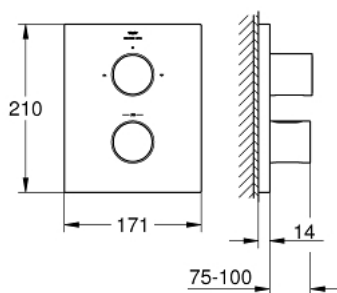

### PRODUCT DESCRIPTION

- Colour: chrome
- for bath or shower with more than one outlet
- for use with Rapido T rough-in box 35 500 000 sold separately
- GROHE LongLife finish
- GROHE SafeStop safety button at 38°C
- GROHE SafeStop Plus optional temperature limiter at 43°C included
- metal handle for temperature control
- metal handle for Aquadimmer control with multiple function- shut off and flow control - diverter for 2 outlets
- 3rd outlet requires separate volume control
- rectangular metal wall escutcheon with hidden fixing and hidden sealings
- flow rate:
  - - max. 53 l/min at 3 bar by using all 3 outlets at the same time
  - - bottom outlet 50 l/min. at 3 bar
  - - top outlet left (bath) 30 l/min. at 3 bar
  - - top outlet right (shower) 24 l/min at 3 bar