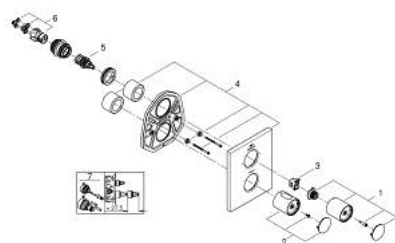

27 618 000 GROHTHERM F THERMOSTATIC TRIM WITH INTEGRATED 2-WAY DIVERTER

SPARE PARTS, 9月 2025 – now

- 1: Handle for shut-off valve (Spare part-nr. 47898000)
- 2: Temperature control handle (Spare part-nr. 47900000)
- 3: Stop ring (Spare part-nr. 10089000)
- 4: Escutcheon (Spare part-nr. 47901000)
- 5: Aquadimmer (Spare part-nr. 47364000)
- 6: Adapter (Spare part-nr. 12701001)
- 7: Extension set 27.5 mm (Spare part-nr. 47781000)*

* Optional accessories