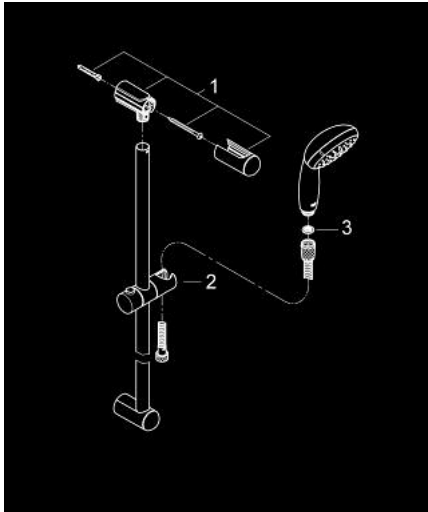

27 646 000 TEMPESTA 100 SHOWER RAIL SET 2 SPRAYS

PRODUCT DESCRIPTION

- Colour: chrome
- consists of:
 - hand shower Tempesta 100 II (27 597)
 - shower rail, 900 mm (27 524)
 - Relaxflex-hose 1750 mm 28 154
 - GROHE DreamSpray - perfect spray pattern
 - GROHE LongLife finish
 - GROHE SpeedClean - effortless limescale removal
 - Inner WaterGuide - inner insulation for surface protection
 - ShockProof silicone ring prevents damages caused by shower falling
 - suitable for instantaneous heater
 - minimum pressure 1,0 bar

27 646 000 TEMPESTA 100 SHOWER RAIL SET 2 SPRAYS

SPARE PARTS, May 2011 – now

- 1: Outlet shower holder (Spare part-nr. 48098000)
- 2: Sliding piece (Spare part-nr. 48099000)
- 3: Dirt strainer (Spare part-nr. 0700200M)