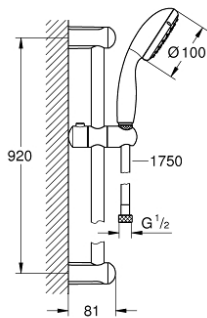

27 646 000 TEMPESTA 100 SHOWER RAIL SET 2 SPRAYS

PRODUCT DESCRIPTION

- Colour: chrome
- consists of:
 - hand shower Tempesta 100 II (27 597)
 - shower rail, 900 mm (27 524)
 - Relaxflex-hose 1750 mm 28 154
 - GROHE DreamSpray - perfect spray pattern
 - GROHE LongLife finish
 - GROHE SpeedClean - effortless limescale removal
 - Inner WaterGuide - inner insulation for surface protection
 - ShockProof silicone ring prevents damages caused by shower falling
 - suitable for instantaneous heater
 - minimum pressure 1,0 bar

27 646 000 TEMPESTA 100 SHOWER RAIL SET 2 SPRAYS

SPARE PARTS, May 2011 – now

- 1: Outlet shower holder (Spare part-nr. 48098000)
- 2: Sliding piece (Spare part-nr. 48099000)
- 3: Dirt strainer (Spare part-nr. 0700200M)