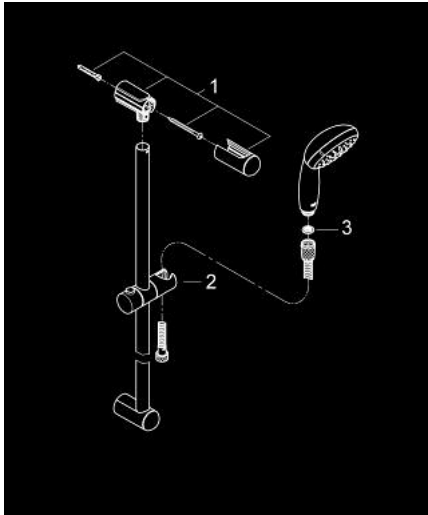

27 646 000 TEMPESTA 100 SHOWER RAIL SET 2 SPRAYS

PRODUCT DESCRIPTION

- Colour: chrome
- consisting of:
 - hand shower Tempesta 100 II (27 597)
 - shower rail, 900 mm (27 524)
 - shower hose Relexaflex 1750 mm 1/2" x 1/2" (28 154)
- GROHE DreamSpray - perfect spray pattern
- GROHE LongLife finish
- GROHE SpeedClean - effortless limescale removal
- Inner WaterGuide - inner insulation for surface protection
- ShockProof silicone ring prevents damages caused by shower falling
- suitable for instantaneous heater
- min. recommended pressure 1.0 bar

27 646 000 TEMPESTA 100 SHOWER RAIL SET 2 SPRAYS

SPARE PARTS, 5月 2011 – now

1: Shower rail holder (Spare part-nr. 48098000)

2: Glide element (Spare part-nr. 48099000)

3: Dirt strainer (Spare part-nr. 0700200M)