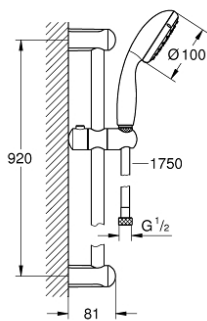

27 646 000 TEMPESTA 100 SHOWER RAIL SET 2 SPRAYS

PRODUCT DESCRIPTION

- Colour: chrome
- consisting of:
 - hand shower Tempesta 100 II (27 597)
 - shower rail, 900 mm (27 524)
 - shower hose Relexaflex 1750 mm 1/2" x 1/2" (28 154)
- GROHE DreamSpray - perfect spray pattern
- GROHE LongLife finish
- GROHE SpeedClean - effortless limescale removal
- Inner WaterGuide - inner insulation for surface protection
- ShockProof silicone ring prevents damages caused by shower falling
- suitable for instantaneous heater
- min. recommended pressure 1.0 bar

27 646 000 TEMPESTA 100 SHOWER RAIL SET 2 SPRAYS

SPARE PARTS, 5月 2011 – now

1: Shower rail holder (Spare part-nr. 48098000)

2: Glide element (Spare part-nr. 48099000)

3: Dirt strainer (Spare part-nr. 0700200M)