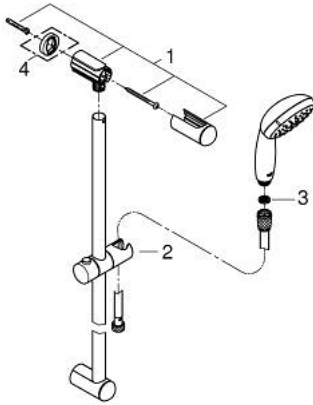

27 646 00E TEMPESTA 100 SHOWER RAIL SET 2 SPRAYS

PRODUCT DESCRIPTION

- Colour: chrome
- consists of:
 - hand shower Tempesta 100 II (27 597)
 - shower rail, 900 mm (27 524)
 - Relaxflex-hose 1750 mm 28 154
 - 5.7 l/min flow limiter
 - GROHE DreamSpray - perfect spray pattern
 - GROHE LongLife finish
 - GROHE SpeedClean - effortless limescale removal
 - Inner WaterGuide - inner insulation for surface protection
 - ShockProof silicone ring prevents damages caused by shower falling
 - suitable for instantaneous heater
 - minimum pressure 1,0 bar

27 646 00E TEMPESTA 100 SHOWER RAIL SET 2 SPRAYS

SPARE PARTS, October 2010 – now

1: Outlet shower holder (Spare part-nr. 48098000)

2: Sliding piece (Spare part-nr. 48099000)

3: Dirt strainer (Spare part-nr. 0700200M)