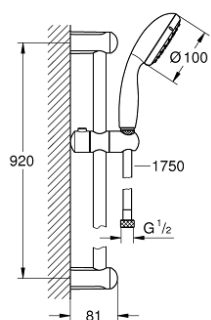

27 646 00E TEMPESTA 100 SHOWER RAIL SET 2 SPRAYS

PRODUCT DESCRIPTION

- Colour: chrome
- consists of:
 - hand shower Tempesta 100 II (27 597)
 - shower rail, 900 mm (27 524)
 - Relaxflex-hose 1750 mm 28 154
 - 5.7 l/min flow limiter
 - GROHE DreamSpray - perfect spray pattern
 - GROHE LongLife finish
 - GROHE SpeedClean - effortless limescale removal
 - Inner WaterGuide - inner insulation for surface protection
 - ShockProof silicone ring prevents damages caused by shower falling
 - suitable for instantaneous heater
 - minimum pressure 1,0 bar

27 646 00E TEMPESTA 100 SHOWER RAIL SET 2 SPRAYS

SPARE PARTS, October 2010 – now

1: Outlet shower holder (Spare part-nr. 48098000)

2: Sliding piece (Spare part-nr. 48099000)

3: Dirt strainer (Spare part-nr. 0700200M)