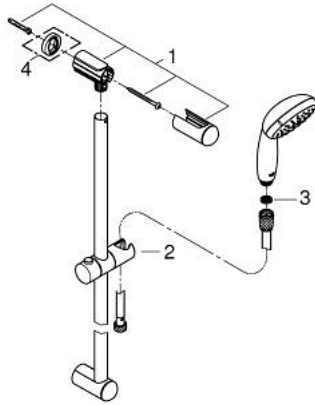

27 646 00E TEMPESTA 100 SHOWER RAIL SET 2 SPRAYS

PRODUCT DESCRIPTION

- Colour: chrome
- consisting of:
 - hand shower Tempesta 100 II (27 597)
 - shower rail, 900 mm (27 524)
 - shower hose Relexaflex 1750 mm 1/2" x 1/2" (28 154)
 - GROHE EcoJoy 5.7 l/min. flow limiter
 - GROHE DreamSpray - perfect spray pattern
 - GROHE LongLife finish
 - GROHE SpeedClean - effortless limescale removal
 - Inner WaterGuide - inner insulation for surface protection
 - ShockProof silicone ring prevents damages caused by shower falling
- suitable for instantaneous heater
- min. recommended pressure 1.0 bar

27 646 00E TEMPESTA 100 SHOWER RAIL SET 2 SPRAYS

SPARE PARTS, 10月 2010 – now

- 1: Shower rail holder (Spare part-nr. 48098000)
- 2: Glide element (Spare part-nr. 48099000)
- 3: Dirt strainer (Spare part-nr. 0700200M)
- 4: Compensation disc (Spare part-nr. 48051000)*