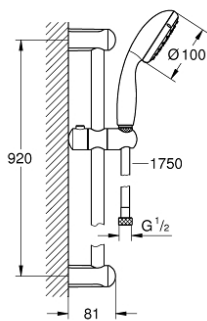

## 27 646 00E TEMPESTA 100 SHOWER RAIL SET 2 SPRAYS

### PRODUCT DESCRIPTION

- Colour: chrome
- consisting of:
  - hand shower Tempesta 100 II (27 597)
  - shower rail, 900 mm (27 524)
  - shower hose Relexaflex 1750 mm 1/2" x 1/2" (28 154)
- 5.7 l/min flow limiter
- GROHE DreamSpray - perfect spray pattern
- GROHE LongLife finish
- GROHE SpeedClean - effortless limescale removal
- Inner WaterGuide - inner insulation for surface protection
- ShockProof silicone ring prevents damages caused by shower falling
- suitable for instantaneous heater
- min. recommended pressure 1.0 bar

### SPARE PARTS, 10月 2010 – now

- 1: Shower rail holder (Spare part-nr. 48098000)
- 2: Glide element (Spare part-nr. 48099000)
- 3: Dirt strainer (Spare part-nr. 0700200M)
- 4: Compensation disc (Spare part-nr. 48051000)\*