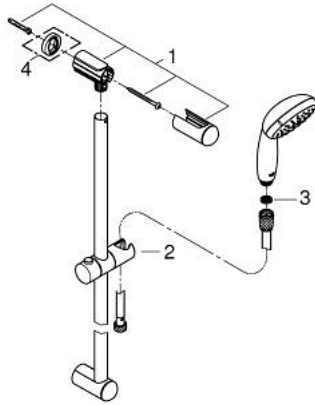

## 27 646 00E TEMPESTA 100 SHOWER RAIL SET 2 SPRAYS

### PRODUCT DESCRIPTION

- Colour: chrome
- consisting of:
  - hand shower Tempesta 100 II (27 597)
  - shower rail, 900 mm (27 524)
  - shower hose Relexaflex 1750 mm 1/2" x 1/2" (28 154)
- 5.7 l/min flow limiter
- GROHE DreamSpray - perfect spray pattern
- GROHE LongLife finish
- GROHE SpeedClean - effortless limescale removal
- Inner WaterGuide - inner insulation for surface protection
- ShockProof silicone ring prevents damages caused by shower falling
- suitable for instantaneous heater
- min. recommended pressure 1.0 bar

### SPARE PARTS, 10月 2010 – now

- 1: Shower rail holder (Spare part-nr. 48098000)
- 2: Glide element (Spare part-nr. 48099000)
- 3: Dirt strainer (Spare part-nr. 0700200M)
- 4: Compensation disc (Spare part-nr. 48051000)\*