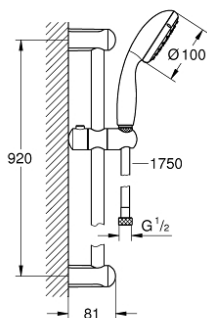

27 646 00E TEMPESTA 100 SHOWER RAIL SET 2 SPRAYS

PRODUCT DESCRIPTION

- Colour: chrome
- consisting of:
 - hand shower Tempesta 100 II (27 597)
 - shower rail, 900 mm (27 524)
 - shower hose Relexaflex 1750 mm 1/2" x 1/2" (28 154)
 - GROHE EcoJoy 5.7 l/min. flow limiter
 - GROHE DreamSpray - perfect spray pattern
 - GROHE LongLife finish
 - GROHE SpeedClean - effortless limescale removal
 - Inner WaterGuide - inner insulation for surface protection
 - ShockProof silicone ring prevents damages caused by shower falling
- suitable for instantaneous heater
- min. recommended pressure 1.0 bar

27 646 00E TEMPESTA 100 SHOWER RAIL SET 2 SPRAYS

SPARE PARTS, 10月 2010 – now

- 1: Shower rail holder (Spare part-nr. 48098000)
- 2: Glide element (Spare part-nr. 48099000)
- 3: Dirt strainer (Spare part-nr. 0700200M)
- 4: Compensation disc (Spare part-nr. 48051000)*