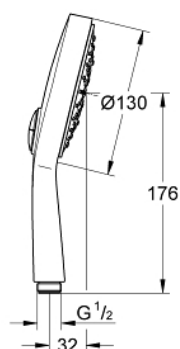

27 663 000 **POWER&SOUL COSMOPOLITAN 130 HAND SHOWER 4+ SPRAYS**

PRODUCT DESCRIPTION

- Colour: chrome
- spray patterns: GROHE Rain O², Rain, Bokoma Spray, Jet
- GROHE DreamSpray - perfect spray pattern
- GROHE One-click showering Spray selection via push of a button
- GROHE LongLife finish
- GROHE SpeedClean - effortless limescale removal
- Inner WaterGuide - inner insulation for surface protection
- Universal Mounting System. Fitting all standard shower hoses
- suitable for instantaneous heater
- minimum pressure 1,0 bar

27 663 000 **POWER&SOUL COSMOPOLITAN 130 HAND SHOWER 4+ SPRAYS**

SPARE PARTS, November 2010 – now

1: Dirt strainer (Spare part-nr. 0700200M)