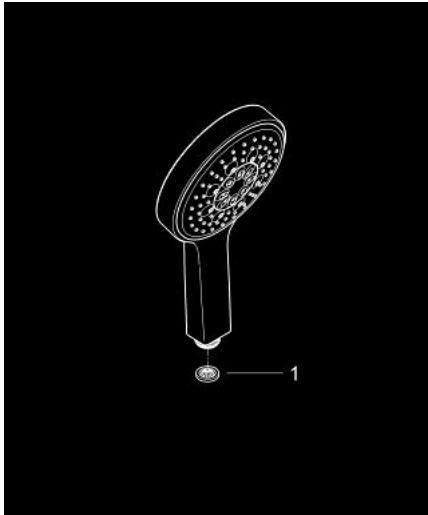

27 663 000 **POWER&SOUL COSMOPOLITAN 130 HAND SHOWER 4+ SPRAYS**

PRODUCT DESCRIPTION

- Colour: chrome
- spray patterns: GROHE Rain O², Rain, Bokoma Spray, Jet
- GROHE DreamSpray - perfect spray pattern
- GROHE One-click showering Spray selection via push of a button
- GROHE LongLife finish
- GROHE SpeedClean - effortless limescale removal
- Inner WaterGuide - inner insulation for surface protection
- Universal Mounting System. Fitting all standard shower hoses
- suitable for instantaneous heater
- minimum pressure 1,0 bar

27 663 000 **POWER&SOUL COSMOPOLITAN 130 HAND SHOWER 4+ SPRAYS**

SPARE PARTS, November 2010 – now

1: Dirt strainer (Spare part-nr. 0700200M)