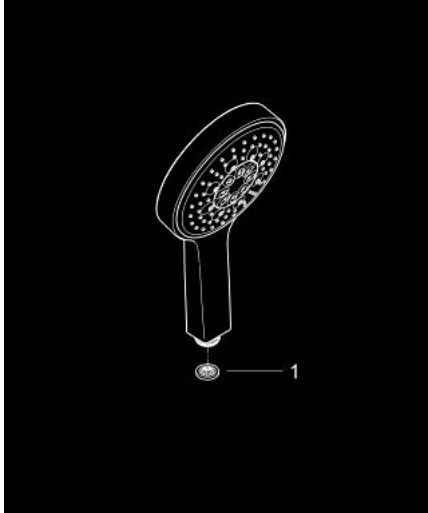

27 663 000 **POWER&SOUL COSMOPOLITAN 130 HAND SHOWER 4+ SPRAYS**

PRODUCT DESCRIPTION

- Colour: chrome
- spray patterns: GROHE Rain O², Rain, Bokoma Spray, Jet
- GROHE DreamSpray - perfect spray pattern
- GROHE One-click showering spray selection via push of a button
- GROHE LongLife finish
- GROHE SpeedClean - effortless limescale removal
- Inner WaterGuide - inner insulation for surface protection
- universal mounting system, fitting all standard shower hoses
- suitable for instantaneous heater
- min. recommended pressure 1.0 bar

27 663 000 **POWER&SOUL COSMOPOLITAN 130 HAND SHOWER 4+ SPRAYS**

SPARE PARTS, 11月 2010 – now

1: Dirt strainer (Spare part-nr. 0700200M)