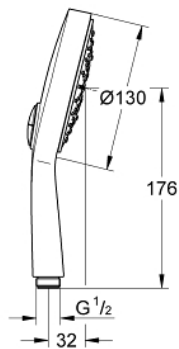

27 663 000 **POWER&SOUL COSMOPOLITAN 130 HAND SHOWER 4+ SPRAYS**

PRODUCT DESCRIPTION

- Colour: chrome
- spray patterns: GROHE Rain O², Rain, Bokoma Spray, Jet
- GROHE DreamSpray - perfect spray pattern
- GROHE One-click showering spray selection via push of a button
- GROHE LongLife finish
- GROHE SpeedClean - effortless limescale removal
- Inner WaterGuide - inner insulation for surface protection
- universal mounting system, fitting all standard shower hoses
- suitable for instantaneous heater
- min. recommended pressure 1.0 bar

27 663 000 **POWER&SOUL COSMOPOLITAN 130 HAND SHOWER 4+ SPRAYS**

SPARE PARTS, 11月 2010 – now

1: Dirt strainer (Spare part-nr. 0700200M)