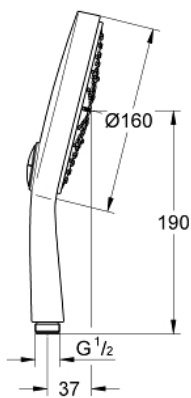

27 667 000 **POWER&SOUL COSMOPOLITAN 160 HAND SHOWER 4+ SPRAYS**

PRODUCT DESCRIPTION

- Colour: chrome
- spray patterns: GROHE Rain O², Rain, Bokoma Spray, Jet
- GROHE DreamSpray - perfect spray pattern
- GROHE One-click showering Spray selection via push of a button
- GROHE LongLife finish
- GROHE SpeedClean - effortless limescale removal
- Inner WaterGuide - inner insulation for surface protection
- Universal Mounting System. Fitting all standard shower hoses
- suitable for instantaneous heater
- minimum pressure 1,0 bar

27 667 000 **POWER&SOUL COSMOPOLITAN 160 HAND SHOWER 4+ SPRAYS**

SPARE PARTS, November 2010 – now

1: Dirt strainer (Spare part-nr. 0700200M)