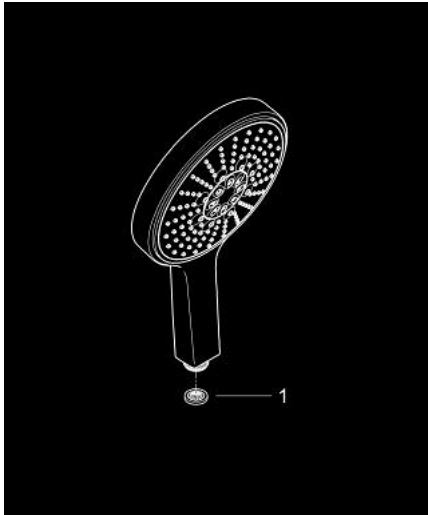

27 667 000 **POWER&SOUL COSMOPOLITAN 160 HAND SHOWER 4+ SPRAYS**

PRODUCT DESCRIPTION

- Colour: chrome
- spray patterns: GROHE Rain O², Rain, Bokoma Spray, Jet
- GROHE DreamSpray - perfect spray pattern
- GROHE One-click showering Spray selection via push of a button
- GROHE LongLife finish
- GROHE SpeedClean - effortless limescale removal
- Inner WaterGuide - inner insulation for surface protection
- Universal Mounting System. Fitting all standard shower hoses
- suitable for instantaneous heater
- minimum pressure 1,0 bar

27 667 000 **POWER&SOUL COSMOPOLITAN 160 HAND SHOWER 4+ SPRAYS**

SPARE PARTS, November 2010 – now

1: Dirt strainer (Spare part-nr. 0700200M)