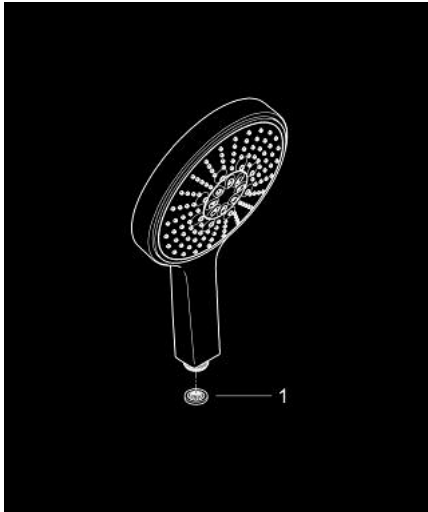

27 667 000 **POWER&SOUL COSMOPOLITAN 160 HAND SHOWER 4+ SPRAYS**

PRODUCT DESCRIPTION

- Colour: chrome
- spray patterns: GROHE Rain O², Rain, Bokoma Spray, Jet
- GROHE DreamSpray - perfect spray pattern
- GROHE One-click showering spray selection via push of a button
- GROHE LongLife finish
- GROHE SpeedClean - effortless limescale removal
- Inner WaterGuide - inner insulation for surface protection
- universal mounting system, fitting all standard shower hoses
- suitable for instantaneous heater
- min. recommended pressure 1.0 bar

27 667 000 **POWER&SOUL COSMOPOLITAN 160 HAND SHOWER 4+ SPRAYS**

SPARE PARTS, 11月 2010 – now

1: Dirt strainer (Spare part-nr. 0700200M)