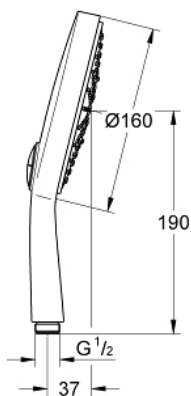

27 667 000 **POWER&SOUL COSMOPOLITAN 160 HAND SHOWER 4+ SPRAYS**

PRODUCT DESCRIPTION

- Colour: chrome
- spray patterns: GROHE Rain O², Rain, Bokoma Spray, Jet
- GROHE DreamSpray - perfect spray pattern
- GROHE One-click showering spray selection via push of a button
- GROHE LongLife finish
- GROHE SpeedClean - effortless limescale removal
- Inner WaterGuide - inner insulation for surface protection
- universal mounting system, fitting all standard shower hoses
- suitable for instantaneous heater
- min. recommended pressure 1.0 bar

27 667 000 **POWER&SOUL COSMOPOLITAN 160 HAND SHOWER 4+ SPRAYS**

SPARE PARTS, 11月 2010 – now

1: Dirt strainer (Spare part-nr. 0700200M)