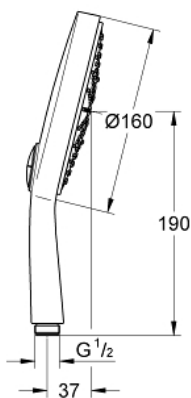

27 668 000 **POWER&SOUL COSMOPOLITAN 160 HAND SHOWER 4+ SPRAYS**

PRODUCT DESCRIPTION

- Colour: chrome
- spray patterns: GROHE Rain O², Rain, Bokoma Spray, Jet
- 9.5 l/min flow limiter
- GROHE DreamSpray - perfect spray pattern
- GROHE One-click showering Spray selection via push of a button
- GROHE LongLife finish
- GROHE SpeedClean - effortless limescale removal
- Inner WaterGuide - inner insulation for surface protection
- Universal Mounting System. Fitting all standard shower hoses
- suitable for instantaneous heater
- minimum pressure 1,0 bar

27 668 000 **POWER&SOUL COSMOPOLITAN 160 HAND SHOWER 4+ SPRAYS**

SPARE PARTS, November 2010 – now

1: Dirt strainer (Spare part-nr. 0700200M)