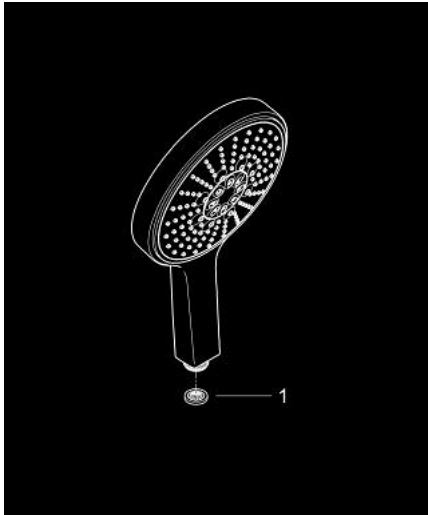

27 668 000 **POWER&SOUL COSMOPOLITAN 160 HAND SHOWER 4+ SPRAYS**

PRODUCT DESCRIPTION

- Colour: chrome
- spray patterns: GROHE Rain O², Rain, Bokoma Spray, Jet
- 9.5 l/min flow limiter
- GROHE DreamSpray - perfect spray pattern
- GROHE One-click showering Spray selection via push of a button
- GROHE LongLife finish
- GROHE SpeedClean - effortless limescale removal
- Inner WaterGuide - inner insulation for surface protection
- Universal Mounting System. Fitting all standard shower hoses
- suitable for instantaneous heater
- minimum pressure 1,0 bar

27 668 000 **POWER&SOUL COSMOPOLITAN 160 HAND SHOWER 4+ SPRAYS**

SPARE PARTS, November 2010 – now

1: Dirt strainer (Spare part-nr. 0700200M)