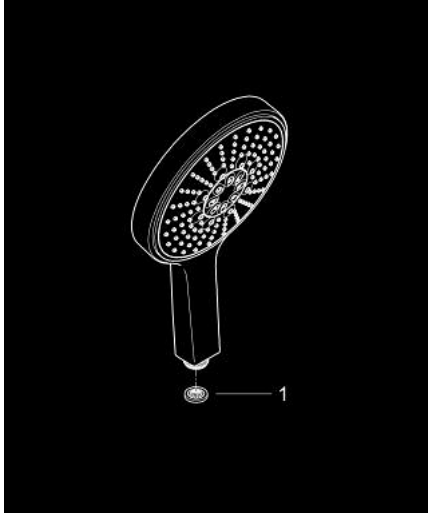

27 668 000 **POWER&SOUL COSMOPOLITAN 160 HAND SHOWER 4+ SPRAYS**

SPARE PARTS, 11月 2010 – now

1: Dirt strainer (Spare part-nr. 0700200M)