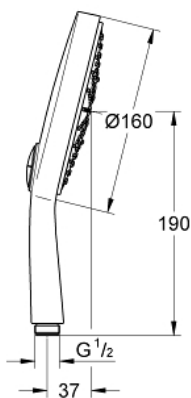

27 668 000 **POWER&SOUL COSMOPOLITAN 160 HAND SHOWER 4+ SPRAYS**

PRODUCT DESCRIPTION

- Colour: chrome
- spray patterns: GROHE Rain O², Rain, Bokoma Spray, Jet
- 9.5 l/min flow limiter
- GROHE DreamSpray - perfect spray pattern
- GROHE One-click showering spray selection via push of a button
- GROHE LongLife finish
- GROHE SpeedClean - effortless limescale removal
- Inner WaterGuide - inner insulation for surface protection
- universal mounting system, fitting all standard shower hoses
- suitable for instantaneous heater
- min. recommended pressure 1.0 bar

27 668 000 **POWER&SOUL COSMOPOLITAN 160 HAND SHOWER 4+ SPRAYS**

SPARE PARTS, 11月 2010 – now

1: Dirt strainer (Spare part-nr. 0700200M)