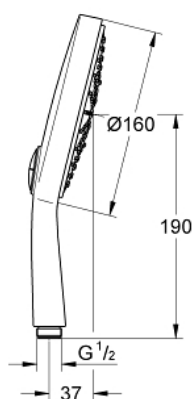

## 27 668 000 **POWER&SOUL COSMOPOLITAN 160 HAND SHOWER 4+ SPRAYS**

### PRODUCT DESCRIPTION

- Colour: chrome
- spray patterns: GROHE Rain O<sup>2</sup>, Rain, Bokoma Spray, Jet
- GROHE EcoJoy 9.5 l/min flow limiter
- GROHE DreamSpray - perfect spray pattern
- GROHE One-click showering spray selection via push of a button
- GROHE LongLife finish
- GROHE SpeedClean - effortless limescale removal
- Inner WaterGuide - inner insulation for surface protection
- universal mounting system, fitting all standard shower hoses
- suitable for instantaneous heater
- min. recommended pressure 1.0 bar

27 668 000 **POWER&SOUL COSMOPOLITAN 160 HAND SHOWER 4+ SPRAYS**

**SPARE PARTS**, 11月 2010 – now

1: Dirt strainer (Spare part-nr. 0700200M)