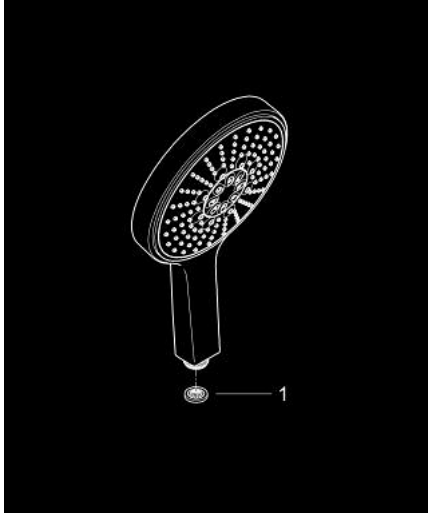

## 27 668 000 **POWER&SOUL COSMOPOLITAN 160 HAND SHOWER 4+ SPRAYS**

### PRODUCT DESCRIPTION

- Colour: chrome
- spray patterns: GROHE Rain O<sup>2</sup>, Rain, Bokoma Spray, Jet
- GROHE EcoJoy 9.5 l/min flow limiter
- GROHE DreamSpray - perfect spray pattern
- GROHE One-click showering spray selection via push of a button
- GROHE LongLife finish
- GROHE SpeedClean - effortless limescale removal
- Inner WaterGuide - inner insulation for surface protection
- universal mounting system, fitting all standard shower hoses
- suitable for instantaneous heater
- min. recommended pressure 1.0 bar

27 668 000 **POWER&SOUL COSMOPOLITAN 160 HAND SHOWER 4+ SPRAYS**

**SPARE PARTS**, 11月 2010 – now

1: Dirt strainer (Spare part-nr. 0700200M)