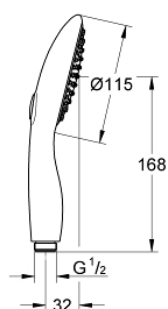

27 669 000 **POWER&SOUL 115 HAND SHOWER 2 SPRAYS**

PRODUCT DESCRIPTION

- Colour: chrome
- spray patterns: Rain, GROHE Rain O²
- GROHE DreamSpray - perfect spray pattern
- GROHE One-click showering Spray selection via push of a button
- GROHE LongLife finish
- GROHE SpeedClean - effortless limescale removal
- Inner WaterGuide - inner insulation for surface protection
- Universal Mounting System. Fitting all standard shower hoses
- suitable for instantaneous heater
- minimum pressure 1,0 bar

Pure Freude
an Wasser

27 669 000 **POWER&SOUL 115 HAND SHOWER 2 SPRAYS**

SPARE PARTS, November 2010 – now

1: Dirt strainer (Spare part-nr. 0700200M)