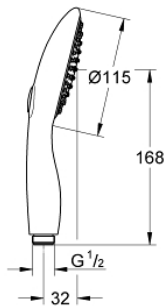

27 669 000 **POWER&SOUL 115 HAND SHOWER 2 SPRAYS**

PRODUCT DESCRIPTION

- Colour: chrome
- spray patterns: GROHE Rain O², Rain
- GROHE DreamSpray - perfect spray pattern
- GROHE One-click showering spray selection via push of a button
- GROHE LongLife finish
- GROHE SpeedClean - effortless limescale removal
- Inner WaterGuide - inner insulation for surface protection
- universal mounting system, fitting all standard shower hoses
- suitable for instantaneous heater
- min. recommended pressure 1.0 bar

27 669 000 **POWER&SOUL 115 HAND SHOWER 2 SPRAYS**

SPARE PARTS, 11月 2010 – now

1: Dirt strainer (Spare part-nr. 0700200M)