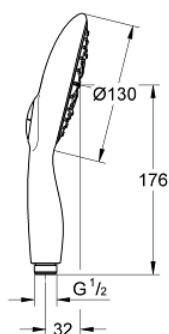

## 27 672 000 **POWER&SOUL 130 HAND SHOWER 4+ SPRAYS**

### PRODUCT DESCRIPTION

- Colour: chrome
- spray patterns: GROHE Rain O<sup>2</sup>, Rain, Bokoma Spray, Jet
- GROHE DreamSpray - perfect spray pattern
- GROHE One-click showering Spray selection via push of a button
- GROHE LongLife finish
- GROHE SpeedClean - effortless limescale removal
- Inner WaterGuide - inner insulation for surface protection
- Universal Mounting System. Fitting all standard shower hoses
- suitable for instantaneous heater
- minimum pressure 1,0 bar

27 672 000 **POWER&SOUL 130 HAND SHOWER 4+ SPRAYS**

**SPARE PARTS**, November 2010 – now

1: Dirt strainer (Spare part-nr. 0700200M)