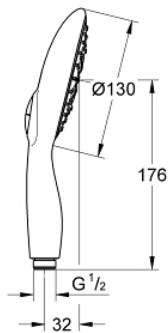

27 672 000 **POWER&SOUL 130 HAND SHOWER 4+ SPRAYS**

PRODUCT DESCRIPTION

- Colour: chrome
- spray patterns: GROHE Rain O², Rain, Bokoma Spray, Jet
- GROHE DreamSpray - perfect spray pattern
- GROHE One-click showering spray selection via push of a button
- GROHE LongLife finish
- GROHE SpeedClean - effortless limescale removal
- Inner WaterGuide - inner insulation for surface protection
- universal mounting system, fitting all standard shower hoses
- suitable for instantaneous heater
- min. recommended pressure 1.0 bar

27 672 000 **POWER&SOUL 130 HAND SHOWER 4+ SPRAYS**

SPARE PARTS, 11月 2010 – now

1: Dirt strainer (Spare part-nr. 0700200M)