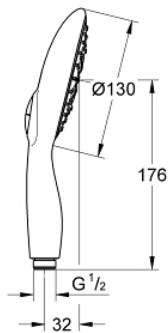

## 27 672 DR0 POWER&SOUL 130 HAND SHOWER 4+ SPRAYS

### PRODUCT DESCRIPTION

- Colour: chrome/limestone
- spray patterns: GROHE Rain O<sup>2</sup>, Rain, Bokoma Spray, Jet
- GROHE DreamSpray - perfect spray pattern
- GROHE One-click showering Spray selection via push of a button
- GROHE LongLife finish
- GROHE SpeedClean - effortless limescale removal
- Inner WaterGuide - inner insulation for surface protection
- Universal Mounting System. Fitting all standard shower hoses
- suitable for instantaneous heater
- minimum pressure 1,0 bar

## 27 672 DR0 **POWER&SOUL 130 HAND SHOWER 4+ SPRAYS**

**SPARE PARTS**, October 2012 – now

1: Dirt strainer (Spare part-nr. 0700200M)