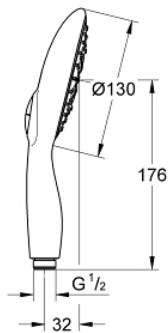

27 672 DR0 POWER&SOUL 130 HAND SHOWER 4+ SPRAYS

PRODUCT DESCRIPTION

- Colour: chrome/limestone
- spray patterns: GROHE Rain O², Rain, Bokoma Spray, Jet
- GROHE DreamSpray - perfect spray pattern
- GROHE One-click showering spray selection via push of a button
- GROHE LongLife finish
- GROHE SpeedClean - effortless limescale removal
- Inner WaterGuide - inner insulation for surface protection
- universal mounting system, fitting all standard shower hoses
- suitable for instantaneous heater
- min. recommended pressure 1.0 bar

Pure Freude
an Wasser

27 672 DR0 **POWER&SOUL 130 HAND SHOWER 4+ SPRAYS**

SPARE PARTS, 10月 2012 – now

1: Dirt strainer (Spare part-nr. 0700200M)