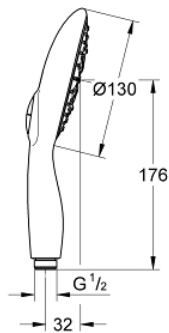

## 27 672 HF0 POWER&SOUL 130 HAND SHOWER 4+ SPRAYS

### PRODUCT DESCRIPTION

- Colour: chrome/fired clay
- spray patterns: GROHE Rain O<sup>2</sup>, Rain, Bokoma Spray, Jet
- GROHE DreamSpray - perfect spray pattern
- GROHE One-click showering Spray selection via push of a button
- GROHE LongLife finish
- GROHE SpeedClean - effortless limescale removal
- Inner WaterGuide - inner insulation for surface protection
- Universal Mounting System. Fitting all standard shower hoses
- suitable for instantaneous heater
- minimum pressure 1,0 bar

## 27 672 HF0 **POWER&SOUL 130 HAND SHOWER 4+ SPRAYS**

**SPARE PARTS**, October 2012 – now

1: Dirt strainer (Spare part-nr. 0700200M)