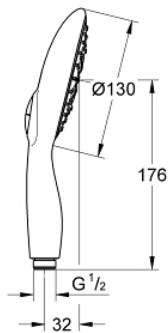

27 672 HF0 POWER&SOUL 130 HAND SHOWER 4+ SPRAYS

PRODUCT DESCRIPTION

- Colour: chrome/fired clay
- spray patterns: GROHE Rain O², Rain, Bokoma Spray, Jet
- GROHE DreamSpray - perfect spray pattern
- GROHE One-click showering spray selection via push of a button
- GROHE LongLife finish
- GROHE SpeedClean - effortless limescale removal
- Inner WaterGuide - inner insulation for surface protection
- universal mounting system, fitting all standard shower hoses
- suitable for instantaneous heater
- min. recommended pressure 1.0 bar

27 672 HF0 **POWER&SOUL 130 HAND SHOWER 4+ SPRAYS**

SPARE PARTS, 10月 2012 – now

1: Dirt strainer (Spare part-nr. 0700200M)