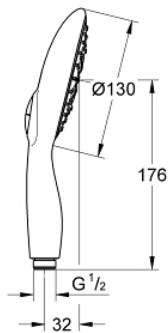

27 672 TN0 POWER&SOUL 130 HAND SHOWER 4+ SPRAYS

PRODUCT DESCRIPTION

- Colour: chrome/misty slate
- spray patterns: GROHE Rain O², Rain, Bokoma Spray, Jet
- GROHE DreamSpray - perfect spray pattern
- GROHE One-click showering Spray selection via push of a button
- GROHE LongLife finish
- GROHE SpeedClean - effortless limescale removal
- Inner WaterGuide - inner insulation for surface protection
- Universal Mounting System. Fitting all standard shower hoses
- suitable for instantaneous heater
- minimum pressure 1,0 bar

27 672 TN0 **POWER&SOUL 130 HAND SHOWER 4+ SPRAYS**

SPARE PARTS, October 2012 – now

1: Dirt strainer (Spare part-nr. 0700200M)