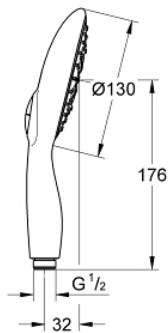

27 672 TN0 POWER&SOUL 130 HAND SHOWER 4+ SPRAYS

PRODUCT DESCRIPTION

- Colour: chrome/misty slate
- spray patterns: GROHE Rain O², Rain, Bokoma Spray, Jet
- GROHE DreamSpray - perfect spray pattern
- GROHE One-click showering spray selection via push of a button
- GROHE LongLife finish
- GROHE SpeedClean - effortless limescale removal
- Inner WaterGuide - inner insulation for surface protection
- universal mounting system, fitting all standard shower hoses
- suitable for instantaneous heater
- min. recommended pressure 1.0 bar

27 672 TN0 **POWER&SOUL 130 HAND SHOWER 4+ SPRAYS**

SPARE PARTS, 10月 2012 – now

1: Dirt strainer (Spare part-nr. 0700200M)