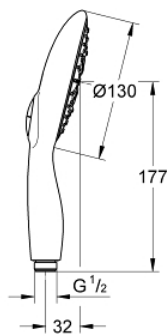

27 673 000 **POWER&SOUL 130 HAND SHOWER 4+ SPRAYS, SPRAY PLATE NIGHT TIME**
GREY

PRODUCT DESCRIPTION

- Colour: chrome
- spray patterns: GROHE Rain O², Rain, Bokoma Spray, Jet
- 9.5 l/min flow limiter
- GROHE DreamSpray - perfect spray pattern
- GROHE One-click showering Spray selection via push of a button
- GROHE LongLife finish
- GROHE SpeedClean - effortless limescale removal
- Inner WaterGuide - inner insulation for surface protection
- Universal Mounting System. Fitting all standard shower hoses
- suitable for instantaneous heater
- minimum pressure 1,0 bar

Pure Freude
an Wasser

27 673 000 **POWER&SOUL 130 HAND SHOWER 4+ SPRAYS, SPRAY PLATE NIGHT TIME
GREY**

SPARE PARTS, November 2010 – now

1: Dirt strainer (Spare part-nr. 0700200M)