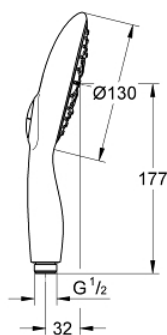

27 673 000 **POWER&SOUL 130 HAND SHOWER 4+ SPRAYS, SPRAY PLATE NIGHT TIME**
GREY

PRODUCT DESCRIPTION

- Colour: chrome
- spray patterns: GROHE Rain O², Rain, Bokoma Spray, Jet
- GROHE EcoJoy 9.5 l/min flow limiter
- GROHE DreamSpray - perfect spray pattern
- GROHE One-click showering Spray selection via push of a button
- GROHE LongLife finish
- GROHE SpeedClean - effortless limescale removal
- Inner WaterGuide - inner insulation for surface protection
- Universal Mounting System. Fitting all standard shower hoses
- suitable for instantaneous heater
- minimum pressure 1,0 bar

Pure Freude
an Wasser

27 673 000 **POWER&SOUL 130 HAND SHOWER 4+ SPRAYS, SPRAY PLATE NIGHT TIME
GREY**

SPARE PARTS, November 2010 – now

1: Dirt strainer (Spare part-nr. 0700200M)