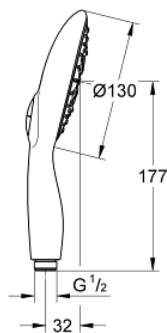

27 673 000 **POWER&SOUL 130 HAND SHOWER 4+ SPRAYS, SPRAY PLATE NIGHT TIME GREY**

PRODUCT DESCRIPTION

- Colour: chrome
- spray patterns: GROHE Rain O², Rain, Bokoma Spray, Jet
- 9.5 l/min flow limiter
- GROHE DreamSpray - perfect spray pattern
- GROHE One-click showering spray selection via push of a button
- GROHE LongLife finish
- GROHE SpeedClean - effortless limescale removal
- Inner WaterGuide - inner insulation for surface protection
- universal mounting system, fitting all standard shower hoses
- suitable for instantaneous heater
- min. recommended pressure 1.0 bar

Pure Freude
an Wasser

27 673 000 **POWER&SOUL 130 HAND SHOWER 4+ SPRAYS, SPRAY PLATE NIGHT TIME
GREY**

SPARE PARTS, 11月 2010 – now

1: Dirt strainer (Spare part-nr. 0700200M)