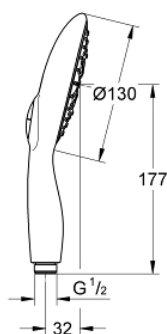

27 673 000 **POWER&SOUL 130 HAND SHOWER 4+ SPRAYS, SPRAY PLATE NIGHT TIME GREY**

PRODUCT DESCRIPTION

- Colour: chrome
- spray patterns: GROHE Rain O², Rain, Bokoma Spray, Jet
- GROHE EcoJoy 9.5 l/min flow limiter
- GROHE DreamSpray - perfect spray pattern
- GROHE One-click showering spray selection via push of a button
- GROHE LongLife finish
- GROHE SpeedClean - effortless limescale removal
- Inner WaterGuide - inner insulation for surface protection
- universal mounting system, fitting all standard shower hoses
- suitable for instantaneous heater
- min. recommended pressure 1.0 bar

Pure Freude
an Wasser

27 673 000 **POWER&SOUL 130 HAND SHOWER 4+ SPRAYS, SPRAY PLATE NIGHT TIME GREY**

SPARE PARTS, 11月 2010 – now

1: Dirt strainer (Spare part-nr. 0700200M)