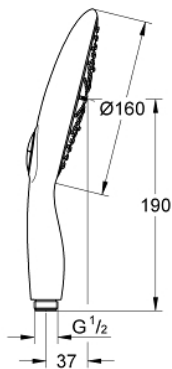

## 27 674 000 **POWER&SOUL 160 HAND SHOWER 4+ SPRAYS**

### PRODUCT DESCRIPTION

- Colour: chrome
- spray patterns: GROHE Rain O<sup>2</sup>, Rain, Bokoma Spray, Jet
- GROHE DreamSpray - perfect spray pattern
- GROHE One-click showering Spray selection via push of a button
- GROHE LongLife finish
- GROHE SpeedClean - effortless limescale removal
- Inner WaterGuide - inner insulation for surface protection
- Universal Mounting System. Fitting all standard shower hoses
- suitable for instantaneous heater
- minimum pressure 1,0 bar

## 27 674 000 **POWER&SOUL 160 HAND SHOWER 4+ SPRAYS**

**SPARE PARTS**, November 2010 – now

1: Dirt strainer (Spare part-nr. 0700200M)