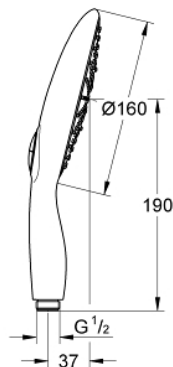

27 674 000 **POWER&SOUL 160 HAND SHOWER 4+ SPRAYS**

PRODUCT DESCRIPTION

- Colour: chrome
- spray patterns: GROHE Rain O², Rain, Bokoma Spray, Jet
- GROHE DreamSpray - perfect spray pattern
- GROHE One-click showering spray selection via push of a button
- GROHE LongLife finish
- GROHE SpeedClean - effortless limescale removal
- Inner WaterGuide - inner insulation for surface protection
- universal mounting system, fitting all standard shower hoses
- suitable for instantaneous heater
- min. recommended pressure 1.0 bar

27 674 000 **POWER&SOUL 160 HAND SHOWER 4+ SPRAYS**

SPARE PARTS, 11月 2010 – now

1: Dirt strainer (Spare part-nr. 0700200M)