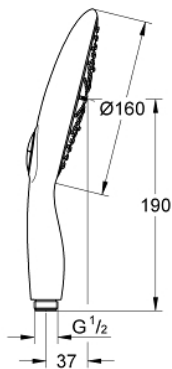

27 675 000 **POWER&SOUL 160 HAND SHOWER 4+ SPRAYS**

PRODUCT DESCRIPTION

- Colour: chrome
- spray patterns: GROHE Rain O², Rain, Bokoma Spray, Jet
- 9.5 l/min flow limiter
- GROHE DreamSpray - perfect spray pattern
- GROHE One-click showering Spray selection via push of a button
- GROHE LongLife finish
- GROHE SpeedClean - effortless limescale removal
- Inner WaterGuide - inner insulation for surface protection
- Universal Mounting System. Fitting all standard shower hoses
- suitable for instantaneous heater
- minimum pressure 1,0 bar

27 675 000 **POWER&SOUL 160 HAND SHOWER 4+ SPRAYS**

SPARE PARTS, November 2010 – now

1: Dirt strainer (Spare part-nr. 0700200M)