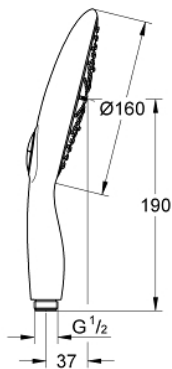

27 675 000 **POWER&SOUL 160 HAND SHOWER 4+ SPRAYS**

PRODUCT DESCRIPTION

- Colour: chrome
- spray patterns: GROHE Rain O², Rain, Bokoma Spray, Jet
- GROHE EcoJoy 9,5 l/min flow limiter
- GROHE DreamSpray - perfect spray pattern
- GROHE One-click showering Spray selection via push of a button
- GROHE LongLife finish
- GROHE SpeedClean - effortless limescale removal
- Inner WaterGuide - inner insulation for surface protection
- Universal Mounting System. Fitting all standard shower hoses
- suitable for instantaneous heater
- minimum pressure 1,0 bar

27 675 000 **POWER&SOUL 160 HAND SHOWER 4+ SPRAYS**

SPARE PARTS, November 2010 – now

1: Dirt strainer (Spare part-nr. 0700200M)