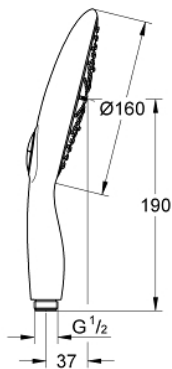

27 675 000 **POWER&SOUL 160 HAND SHOWER 4+ SPRAYS**

PRODUCT DESCRIPTION

- Colour: chrome
- spray patterns: GROHE Rain O², Rain, Bokoma Spray, Jet
- GROHE EcoJoy 9.5 l/min flow limiter
- GROHE DreamSpray - perfect spray pattern
- GROHE One-click showering spray selection via push of a button
- GROHE LongLife finish
- GROHE SpeedClean - effortless limescale removal
- Inner WaterGuide - inner insulation for surface protection
- universal mounting system, fitting all standard shower hoses
- suitable for instantaneous heater
- min. recommended pressure 1.0 bar

27 675 000 **POWER&SOUL 160 HAND SHOWER 4+ SPRAYS**

SPARE PARTS, 11月 2010 – now

1: Dirt strainer (Spare part-nr. 0700200M)