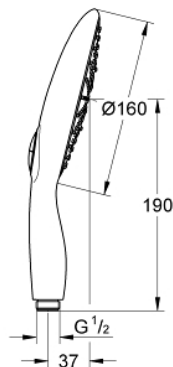

27 675 000 **POWER&SOUL 160 HAND SHOWER 4+ SPRAYS**

PRODUCT DESCRIPTION

- Colour: chrome
- spray patterns: GROHE Rain O², Rain, Bokoma Spray, Jet
- 9.5 l/min flow limiter
- GROHE DreamSpray - perfect spray pattern
- GROHE One-click showering spray selection via push of a button
- GROHE LongLife finish
- GROHE SpeedClean - effortless limescale removal
- Inner WaterGuide - inner insulation for surface protection
- universal mounting system, fitting all standard shower hoses
- suitable for instantaneous heater
- min. recommended pressure 1.0 bar

27 675 000 **POWER&SOUL 160 HAND SHOWER 4+ SPRAYS**

SPARE PARTS, 11月 2010 – now

1: Dirt strainer (Spare part-nr. 0700200M)