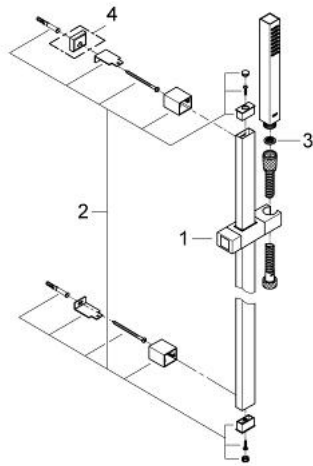

## 27 700 000 EUPHORIA CUBE STICK SHOWER RAIL SET 1 SPRAY

### PRODUCT DESCRIPTION

- Colour: chrome
- consists of:
  - hand shower(27 698 000)
  - spray pattern: Standard spray
  - maximum flow rate (at 3 bar): 15 l/min
  - shower rail 900 mm (27 841)
  - shower hose Silverflex 1750 mm 1/2" x 1/2" (28 388)
  - GROHE DreamSpray - perfect spray pattern
  - GROHE LongLife finish
  - GROHE SpeedClean - effortless limescale removal
  - Inner WaterGuide - inner insulation for surface protection
  - TwistStop - to prevent hose from twisting
  - suitable for instantaneous heater
  - minimum pressure 1,0 bar

27 700 000 **EUPHORIA CUBE STICK SHOWER RAIL SET 1 SPRAY**

**SPARE PARTS**, December 2010 – now

- 1: Sliding piece (Spare part-nr. 48180000)
- 2: Outlet shower holder (Spare part-nr. 48179000)
- 3: Dirt strainer (Spare part-nr. 0700200M)
- 4: Compensation disc (Spare part-nr. 27845000)\*