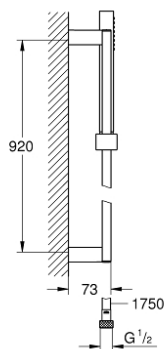

## 27 700 000 EUPHORIA CUBE STICK SHOWER RAIL SET 1 SPRAY

### PRODUCT DESCRIPTION

- Colour: chrome
- consists of:
  - hand shower(27 698 000)
  - spray pattern: Standard spray
  - maximum flow rate (at 3 bar): 15 l/min
  - shower rail 900 mm (27 841)
  - shower hose Silverflex 1750 mm 1/2" x 1/2" (28 388)
  - GROHE DreamSpray - perfect spray pattern
  - GROHE LongLife finish
  - GROHE SpeedClean - effortless limescale removal
  - Inner WaterGuide - inner insulation for surface protection
  - TwistStop - to prevent hose from twisting
  - suitable for instantaneous heater
  - minimum pressure 1,0 bar

27 700 000 **EUPHORIA CUBE STICK SHOWER RAIL SET 1 SPRAY**

**SPARE PARTS**, December 2010 – now

- 1: Sliding piece (Spare part-nr. 48180000)
- 2: Outlet shower holder (Spare part-nr. 48179000)
- 3: Dirt strainer (Spare part-nr. 0700200M)
- 4: Compensation disc (Spare part-nr. 27845000)\*