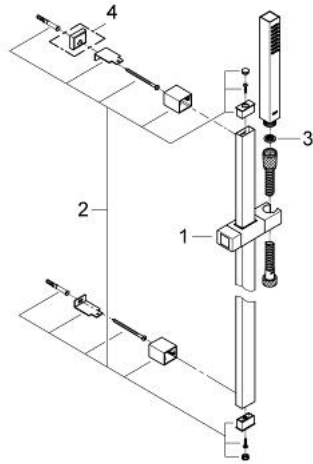

### PRODUCT DESCRIPTION

- Colour: chrome
- consisting of:
  - hand shower (27 698)
  - spray pattern: Standard spray
  - maximum flow rate (at 3 bar): 15 l/min
  - shower rail 900 mm (27 841)
  - shower hose Silverflex 1750 mm 1/2" x 1/2" (28 388)
- GROHE DreamSpray - perfect spray pattern
- GROHE LongLife finish
- GROHE SpeedClean - effortless limescale removal
- Inner WaterGuide - inner insulation for surface protection
- TwistStop - to prevent hose from twisting
- suitable for instantaneous heater
- min. recommended pressure 1.0 bar

### SPARE PARTS, 12月 2010 – now

- 1: Glide element (Spare part-nr. 48180000)
- 2: Shower rail holder (Spare part-nr. 48179000)
- 3: Dirt strainer (Spare part-nr. 0700200M)
- 4: Compensation disc (Spare part-nr. 27845000)\*