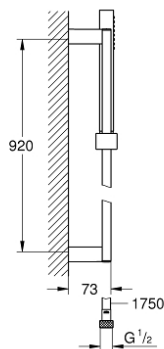

## 27 700 000 EUPHORIA CUBE STICK SHOWER RAIL SET 1 SPRAY

### PRODUCT DESCRIPTION

- Colour: chrome
- consisting of:
  - hand shower (27 698)
  - spray pattern: Standard spray
  - maximum flow rate (at 3 bar): 15 l/min
  - shower rail 900 mm (27 841)
  - shower hose Silverflex 1750 mm 1/2" x 1/2" (28 388)
- GROHE DreamSpray - perfect spray pattern
- GROHE LongLife finish
- GROHE SpeedClean - effortless limescale removal
- Inner WaterGuide - inner insulation for surface protection
- TwistStop - to prevent hose from twisting
- suitable for instantaneous heater
- min. recommended pressure 1.0 bar