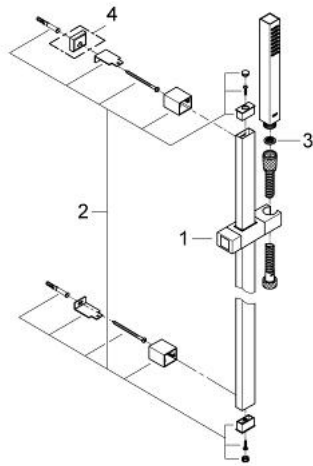

27 701 000 EUPHORIA CUBE STICK SHOWER RAIL SET 1 SPRAY

PRODUCT DESCRIPTION

- Colour: chrome
- consists of:
 - hand shower (27 699 000)
 - shower rail 900 mm (27 841)
 - shower hose Silverflex 1750 mm 1/2" x 1/2" (28 388)
 - 9.5 l/min flow limiter
 - GROHE DreamSpray - perfect spray pattern
 - GROHE LongLife finish
 - GROHE SpeedClean - effortless limescale removal
 - Inner WaterGuide - inner insulation for surface protection
- suitable for instantaneous heater

27 701 000 EUPHORIA CUBE STICK SHOWER RAIL SET 1 SPRAY

SPARE PARTS, December 2010 – now

- 1: Sliding piece (Spare part-nr. 48180000)
- 2: Outlet shower holder (Spare part-nr. 48179000)
- 3: Dirt strainer (Spare part-nr. 0700200M)
- 4: Compensation disc (Spare part-nr. 27845000)*