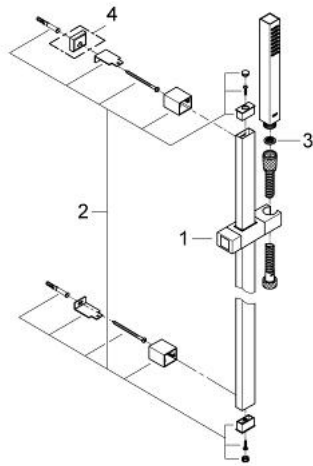

27 701 000 EUPHORIA CUBE STICK SHOWER RAIL SET 1 SPRAY

PRODUCT DESCRIPTION

- Colour: chrome
- consists of:
 - hand shower (27 699 000)
 - shower rail 900 mm (27 841)
 - shower hose Silverflex 1750 mm 1/2" x 1/2" (28 388)
 - GROHE EcoJoy 9.5 l/min flow limiter
 - GROHE DreamSpray - perfect spray pattern
 - GROHE LongLife finish
 - GROHE SpeedClean - effortless limescale removal
 - Inner WaterGuide - inner insulation for surface protection
- suitable for instantaneous heater

27 701 000 EUPHORIA CUBE STICK SHOWER RAIL SET 1 SPRAY

SPARE PARTS, December 2010 – now

- 1: Sliding piece (Spare part-nr. 48180000)
- 2: Outlet shower holder (Spare part-nr. 48179000)
- 3: Dirt strainer (Spare part-nr. 0700200M)
- 4: Compensation disc (Spare part-nr. 27845000)*