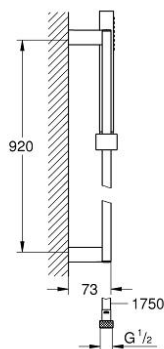

27 701 000 EUPHORIA CUBE STICK SHOWER RAIL SET 1 SPRAY

PRODUCT DESCRIPTION

- Colour: chrome
- consists of:
 - hand shower (27 699 000)
 - shower rail 900 mm (27 841)
 - shower hose Silverflex 1750 mm 1/2" x 1/2" (28 388)
 - 9.5 l/min flow limiter
 - GROHE DreamSpray - perfect spray pattern
 - GROHE LongLife finish
 - GROHE SpeedClean - effortless limescale removal
 - Inner WaterGuide - inner insulation for surface protection
- suitable for instantaneous heater

27 701 000 EUPHORIA CUBE STICK SHOWER RAIL SET 1 SPRAY

SPARE PARTS, December 2010 – now

- 1: Sliding piece (Spare part-nr. 48180000)
- 2: Outlet shower holder (Spare part-nr. 48179000)
- 3: Dirt strainer (Spare part-nr. 0700200M)
- 4: Compensation disc (Spare part-nr. 27845000)*