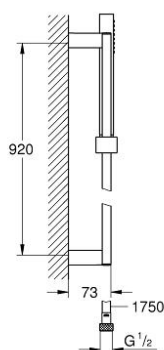

27 701 000 EUPHORIA CUBE STICK SHOWER RAIL SET 1 SPRAY

PRODUCT DESCRIPTION

- Colour: chrome
- consists of:
 - hand shower (27 699 000)
 - shower rail 900 mm (27 841)
 - shower hose Silverflex 1750 mm 1/2" x 1/2" (28 388)
 - GROHE EcoJoy 9.5 l/min flow limiter
 - GROHE DreamSpray - perfect spray pattern
 - GROHE LongLife finish
 - GROHE SpeedClean - effortless limescale removal
 - Inner WaterGuide - inner insulation for surface protection
- suitable for instantaneous heater

27 701 000 EUPHORIA CUBE STICK SHOWER RAIL SET 1 SPRAY

SPARE PARTS, December 2010 – now

- 1: Sliding piece (Spare part-nr. 48180000)
- 2: Outlet shower holder (Spare part-nr. 48179000)
- 3: Dirt strainer (Spare part-nr. 0700200M)
- 4: Compensation disc (Spare part-nr. 27845000)*