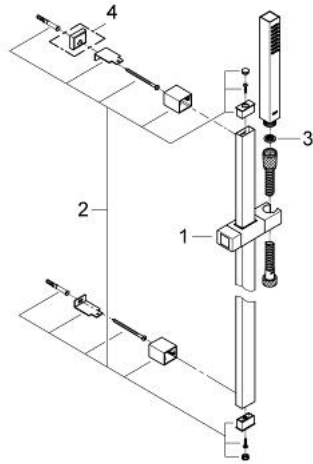

27 701 000 EUPHORIA CUBE STICK SHOWER RAIL SET 1 SPRAY

PRODUCT DESCRIPTION

- Colour: chrome
- consisting of:
 - hand shower (27 699)
 - shower rail 900 mm (27 841)
 - shower hose Silverflex 1750 mm 1/2" x 1/2" (28 388)
 - 9.5 l/min flow limiter
 - GROHE DreamSpray - perfect spray pattern
 - GROHE LongLife finish
 - GROHE SpeedClean - effortless limescale removal
 - Inner WaterGuide - inner insulation for surface protection
- suitable for instantaneous heater

27 701 000 EUPHORIA CUBE STICK SHOWER RAIL SET 1 SPRAY

SPARE PARTS, 12月 2010 – now

- 1: Glide element (Spare part-nr. 48180000)
- 2: Shower rail holder (Spare part-nr. 48179000)
- 3: Dirt strainer (Spare part-nr. 0700200M)
- 4: Compensation disc (Spare part-nr. 27845000)*