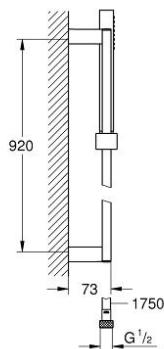

27 701 000 EUPHORIA CUBE STICK SHOWER RAIL SET 1 SPRAY

PRODUCT DESCRIPTION

- Colour: chrome
- consisting of:
 - hand shower (27 699)
 - shower rail 900 mm (27 841)
 - shower hose Silverflex 1750 mm 1/2" x 1/2" (28 388)
 - 9.5 l/min flow limiter
 - GROHE DreamSpray - perfect spray pattern
 - GROHE LongLife finish
 - GROHE SpeedClean - effortless limescale removal
 - Inner WaterGuide - inner insulation for surface protection
- suitable for instantaneous heater

27 701 000 EUPHORIA CUBE STICK SHOWER RAIL SET 1 SPRAY

SPARE PARTS, 12月 2010 – now

- 1: Glide element (Spare part-nr. 48180000)
- 2: Shower rail holder (Spare part-nr. 48179000)
- 3: Dirt strainer (Spare part-nr. 0700200M)
- 4: Compensation disc (Spare part-nr. 27845000)*