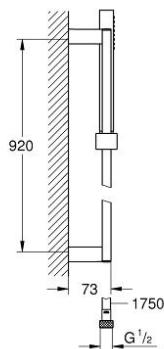

27 701 000 EUPHORIA CUBE STICK SHOWER RAIL SET 1 SPRAY

PRODUCT DESCRIPTION

- Colour: chrome
- consisting of:
 - hand shower (27 699)
 - shower rail 900 mm (27 841)
 - shower hose Silverflex 1750 mm 1/2" x 1/2" (28 388)
 - GROHE EcoJoy 9.5 l/min flow limiter
 - GROHE DreamSpray - perfect spray pattern
 - GROHE LongLife finish
 - GROHE SpeedClean - effortless limescale removal
 - Inner WaterGuide - inner insulation for surface protection
- suitable for instantaneous heater

27 701 000 **EUPHORIA CUBE STICK SHOWER RAIL SET 1 SPRAY**

SPARE PARTS, 12月 2010 – now

1: Glide element (Spare part-nr. 48180000)

2: Shower rail holder (Spare part-nr. 48179000)

3: Dirt strainer (Spare part-nr. 0700200M)