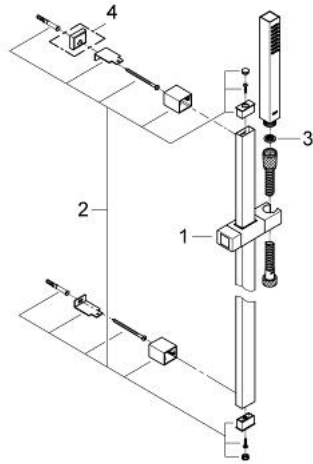

27 701 000 EUPHORIA CUBE STICK SHOWER RAIL SET 1 SPRAY

PRODUCT DESCRIPTION

- Colour: chrome
- consisting of:
 - hand shower (27 699)
 - shower rail 900 mm (27 841)
 - shower hose Silverflex 1750 mm 1/2" x 1/2" (28 388)
 - GROHE EcoJoy 9.5 l/min flow limiter
 - GROHE DreamSpray - perfect spray pattern
 - GROHE LongLife finish
 - GROHE SpeedClean - effortless limescale removal
 - Inner WaterGuide - inner insulation for surface protection
- suitable for instantaneous heater

27 701 000 **EUPHORIA CUBE STICK SHOWER RAIL SET 1 SPRAY**

SPARE PARTS, 12月 2010 – now

1: Glide element (Spare part-nr. 48180000)

2: Shower rail holder (Spare part-nr. 48179000)

3: Dirt strainer (Spare part-nr. 0700200M)