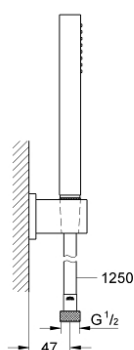

## 27 702 000 EUPHORIA CUBE STICK WALL HOLDER SET 1 SPRAY

### PRODUCT DESCRIPTION

- Colour: chrome
- consists of:
  - hand shower(27 698 000)
  - maximum flow rate (at 3 bar): 15 l/min
  - wall shower holder (27 693 000)
  - shower hose 1250 mm 28 362
- GROHE DreamSpray - perfect spray pattern
- GROHE LongLife finish
- GROHE SpeedClean - effortless limescale removal
- Inner WaterGuide - inner insulation for surface protection
- TwistStop - to prevent hose from twisting
- suitable for instantaneous heater

27 702 000 **EUPHORIA CUBE STICK WALL HOLDER SET 1 SPRAY**

**SPARE PARTS**, December 2010 – now

1: Dirt strainer (Spare part-nr. 0700200M)