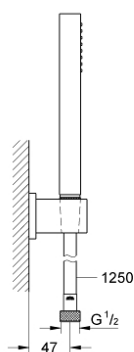

27 702 000 EUPHORIA CUBE STICK WALL HOLDER SET 1 SPRAY

PRODUCT DESCRIPTION

- Colour: chrome
- consisting of:
 - hand shower (27 698)
 - maximum flow rate (at 3 bar): 15 l/min
 - wall shower holder (27 693)
 - Silverflex shower hose 1250 mm 1/2" x 1/2" (28 362)
 - GROHE DreamSpray - perfect spray pattern
 - GROHE LongLife finish
 - GROHE SpeedClean - effortless limescale removal
 - Inner WaterGuide - inner insulation for surface protection
 - TwistStop - to prevent hose from twisting
 - suitable for instantaneous heater

27 702 000 **EUPHORIA CUBE STICK WALL HOLDER SET 1 SPRAY**

SPARE PARTS, 12月 2010 – now

1: Dirt strainer (Spare part-nr. 0700200M)