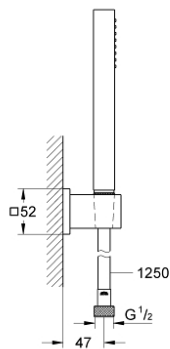

27 703 000 EUPHORIA CUBE STICK WALL HOLDER SET 1 SPRAY

PRODUCT DESCRIPTION

- Colour: chrome
- consists of:
 - hand shower (27 699 000)
 - maximum flow rate (at 3 bar): 8.2 l/min
 - wall shower holder (27 693 000)
 - shower hose 1250 mm 28 362
- GROHE EcoJoy - less water, perfect flow
- GROHE DreamSpray - perfect spray pattern
- GROHE LongLife finish
- GROHE SpeedClean - effortless limescale removal
- Inner WaterGuide - inner insulation for surface protection
- TwistStop - to prevent hose from twisting
- suitable for instantaneous heater
- minimum pressure 1,0 bar

27 703 000 **EUPHORIA CUBE STICK WALL HOLDER SET 1 SPRAY**

SPARE PARTS, December 2010 – now

1: Dirt strainer (Spare part-nr. 0700200M)