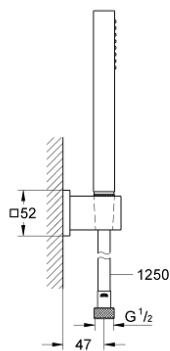

27 703 000 EUPHORIA CUBE STICK WALL HOLDER SET 1 SPRAY

PRODUCT DESCRIPTION

- Colour: chrome
- consisting of:
 - hand shower (27 699)
 - maximum flow rate (at 3 bar): 8.2 l/min
 - wall shower holder (27 693)
 - Silverflex shower hose 1250 mm 1/2" x 1/2" (28 362)
 - GROHE DreamSpray - perfect spray pattern
 - GROHE LongLife finish
 - GROHE SpeedClean - effortless limescale removal
 - Inner WaterGuide - inner insulation for surface protection
 - TwistStop - to prevent hose from twisting
 - suitable for instantaneous heater
 - min. recommended pressure 1.0 bar

27 703 000 EUPHORIA CUBE STICK WALL HOLDER SET 1 SPRAY

SPARE PARTS, 12月 2010 – now

1: Dirt strainer (Spare part-nr. 0700200M)