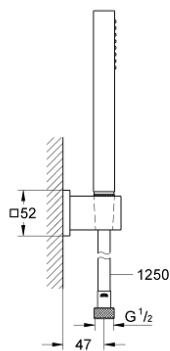

## 27 703 000 EUPHORIA CUBE STICK WALL HOLDER SET 1 SPRAY

### PRODUCT DESCRIPTION

- Colour: chrome
- consisting of:
  - hand shower (27 699)
  - maximum flow rate (at 3 bar): 8.2 l/min
  - wall shower holder (27 693)
  - Silverflex shower hose 1250 mm 1/2" x 1/2" (28 362)
  - GROHE EcoJoy - Less water, perfect flow
  - GROHE DreamSpray - perfect spray pattern
  - GROHE LongLife finish
  - GROHE SpeedClean - effortless limescale removal
  - Inner WaterGuide - inner insulation for surface protection
  - TwistStop - to prevent hose from twisting
  - suitable for instantaneous heater
  - min. recommended pressure 1.0 bar