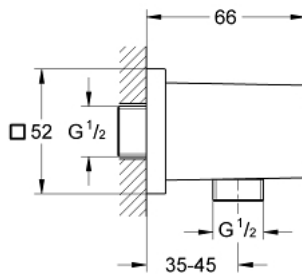

27 704 000 **EUPHORIA CUBE SHOWER OUTLET ELBOW, 1/2"**

PRODUCT DESCRIPTION

- Colour: chrome
- male thread
- Protected against backflow
- GROHE LongLife finish

27 704 000 **EUPHORIA CUBE SHOWER OUTLET ELBOW, 1/2"**

SPARE PARTS, December 2010 – now

1: Non-return valve (Spare part-nr. 08565000)