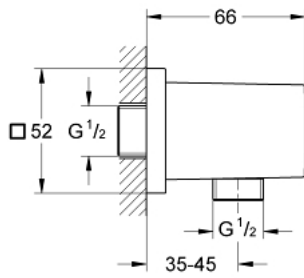

27 704 000 **EUPHORIA CUBE SHOWER OUTLET ELBOW, 1/2"**

PRODUCT DESCRIPTION

- Colour: chrome
- male thread
- protected against backflow
- GROHE LongLife finish

27 704 000 EUPHORIA CUBE SHOWER OUTLET ELBOW, 1/2"

SPARE PARTS, 12月 2010 – now

1: Non-return valve (Spare part-nr. 08565000)